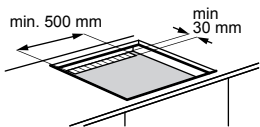

# Dimension Guide

### Dimensions

	width	height	depth
Cut-out (mm)	270	-	490
Product (mm)	290	44	520

A	B
12 mm	57 mm
28 mm	41 mm
38 mm	31 mm

A	B
12 mm	57 mm
28 mm	41 mm
38 mm	31 mm

**Please note!** Dimensions to be used as a guide only. All customers MUST refer to the user manual supplied with the product for detailed installation instructions.