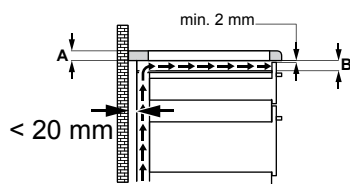

# Dimension Guide

### Dimensions

	width	height	depth
Cut-out (mm)	270	-	490
Product (mm)	290	44	520

A	B
12 mm	57 mm
28 mm	41 mm
38 mm	31 mm

A	B
12 mm	57 mm
28 mm	41 mm
38 mm	31 mm

**Please note!** Dimensions to be used as a guide only. All customers MUST refer to the user manual supplied with the product for detailed installation instructions.