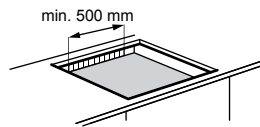

### Dimensions

	width	height	depth
Cut-out (mm)	270	-	490
Product (mm)	290	44	520

A	B
12 mm	57 mm
28 mm	41 mm
38 mm	31 mm

A	B
12 mm	57 mm
28 mm	41 mm
38 mm	31 mm

**Please note!** Dimensions to be used as a guide only. All customers MUST refer to the user manual supplied with the product for detailed installation instructions.