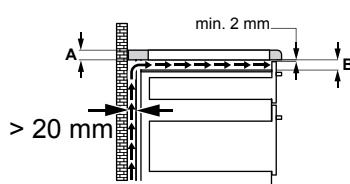

# Dimension Guide

### Dimensions

	width	height	depth
Cut-out (mm)	270	-	490
Product (mm)	290	44	520

A	B
12 mm	57 mm
28 mm	41 mm
38 mm	31 mm

A	B
12 mm	57 mm
28 mm	41 mm
38 mm	31 mm

**Please note!** Dimensions to be used as a guide only. All customers MUST refer to the user manual supplied with the product for detailed installation instructions.