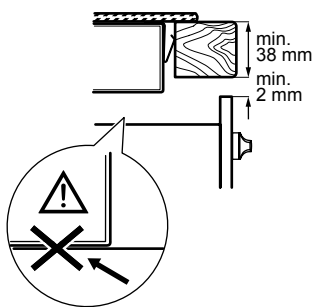

# Dimension Guide

### Dimensions

	width	height	depth
Cut-out (mm)	270	-	490
Product (mm)	290	44	520

A	B
12 mm	57 mm
28 mm	41 mm
38 mm	31 mm

A	B
12 mm	57 mm
28 mm	41 mm
38 mm	31 mm

**Please note!** Dimensions to be used as a guide only. All customers MUST refer to the user manual supplied with the product for detailed installation instructions.