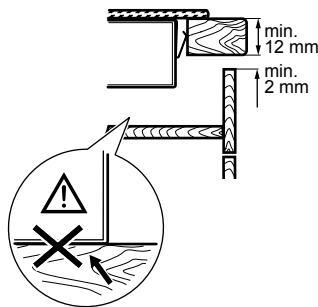

# Dimension Guide

### Dimensions

	width	height	depth
Cut-out (mm)	270	-	490
Product (mm)	290	44	520

A	B
12 mm	57 mm
28 mm	41 mm
38 mm	31 mm

A	B
12 mm	57 mm
28 mm	41 mm
38 mm	31 mm

**Please note!** Dimensions to be used as a guide only. All customers MUST refer to the user manual supplied with the product for detailed installation instructions.