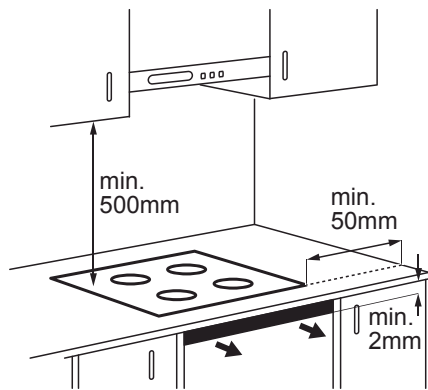

# Dimension Guide

### Dimensions

	width	height	depth
Cut-out (mm)	270	-	490
Product (mm)	290	44	520

A	B
12 mm	57 mm
28 mm	41 mm
38 mm	31 mm

A	B
12 mm	57 mm
28 mm	41 mm
38 mm	31 mm

**Please note!** Dimensions to be used as a guide only. All customers MUST refer to the user manual supplied with the product for detailed installation instructions.