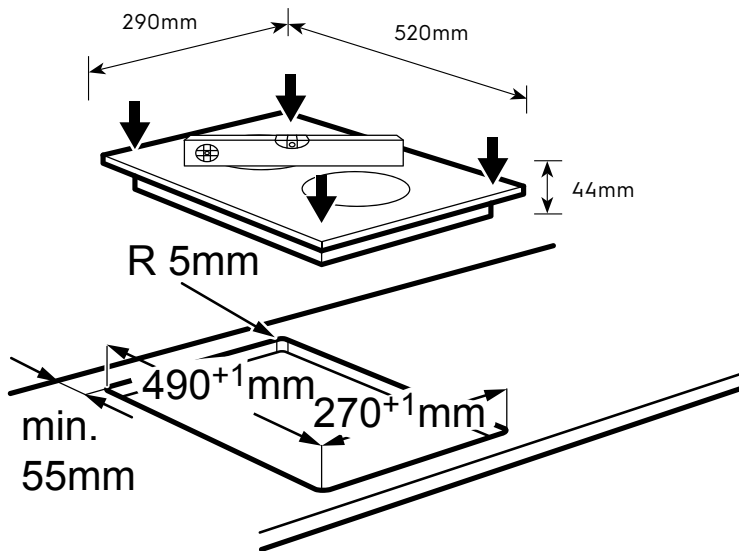

# Dimension Guide

## Built-in Induction hob / 30cm

**Model:**  
LIT30230C

### Dimensions

	width	height	depth
Cut-out (mm)	270	-	490
Product (mm)	290	44	520

A	B
12 mm	57 mm
28 mm	41 mm
38 mm	31 mm

A	B
12 mm	57 mm
28 mm	41 mm
38 mm	31 mm

**Please note!** Dimensions to be used as a guide only. All customers MUST refer to the user manual supplied with the product for detailed installation instructions.