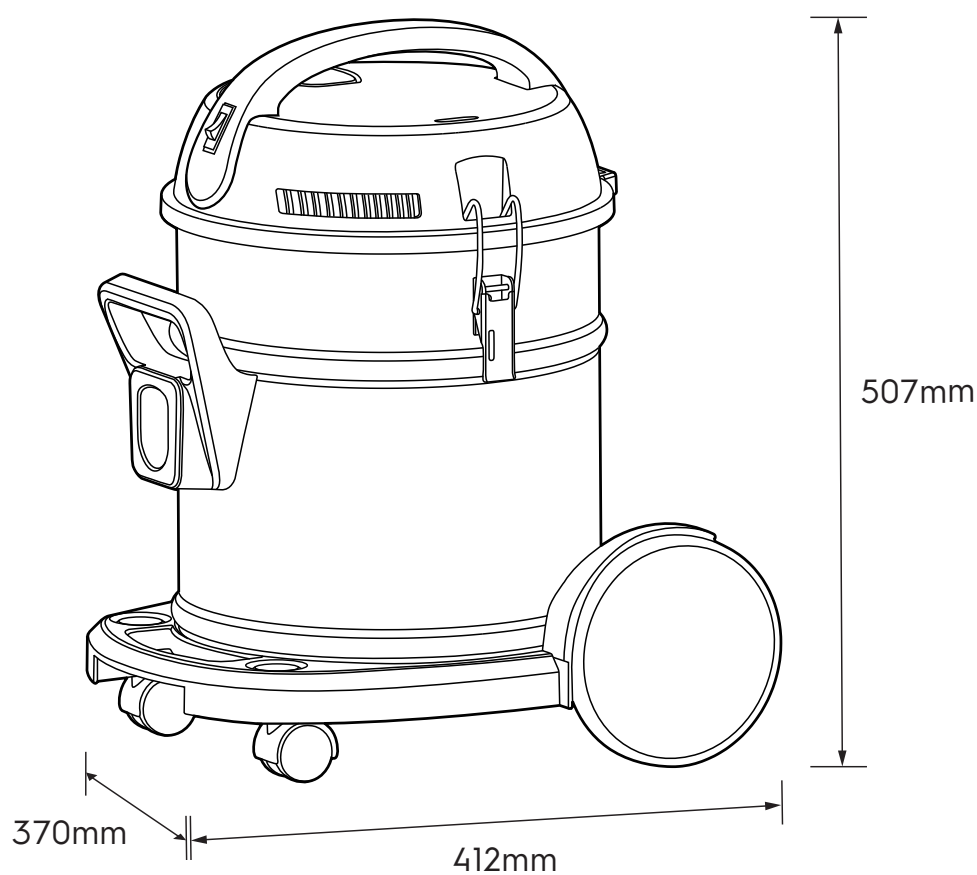

Dimension Guide

Dry Drum Vacuum Cleaner

Model:
EFW51511

Dimensions			
	width	height	depth
Product (mm)	370	507	412

Please note! Dimensions to be used as a guide only. All customers MUST refer to the user manual supplied with the product for detailed installation instructions.
© 2023 Electrolux S.E.A PTE. LTD. E_DIM_EFW51511_Feb23