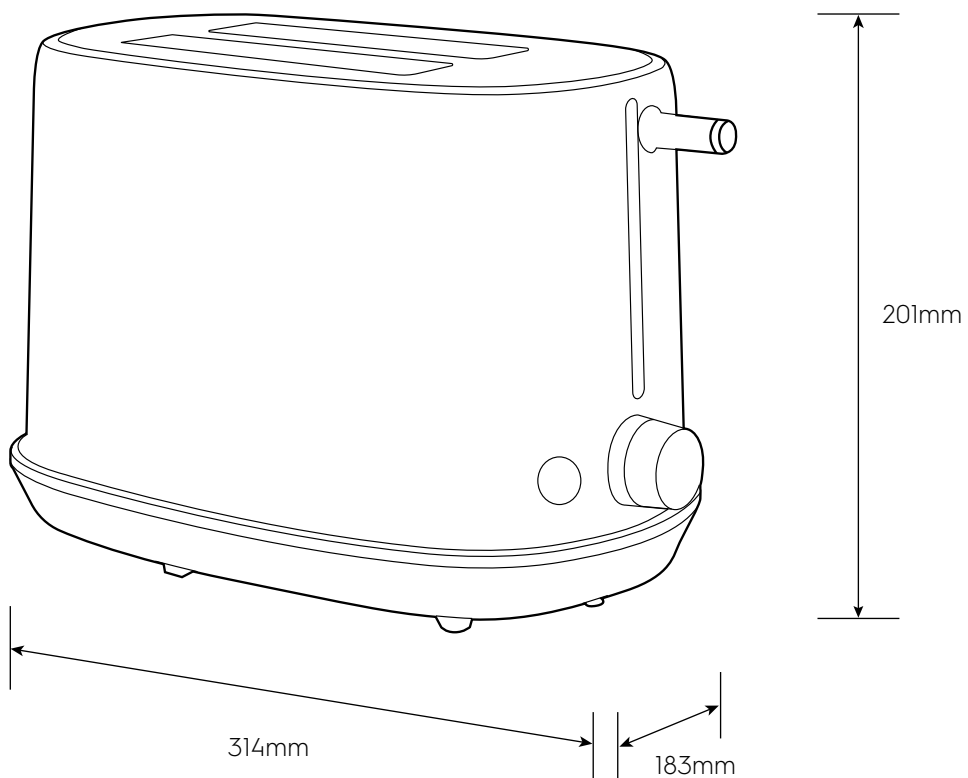

Dimension Guide

Toaster

Model:
E7TSI-60BP

Dimensions			
	width	height	depth
Product (mm)	314	201	183

Please note! Dimensions to be used as a guide only. All customers MUST refer to the user manual supplied with the product for detailed installation instructions.