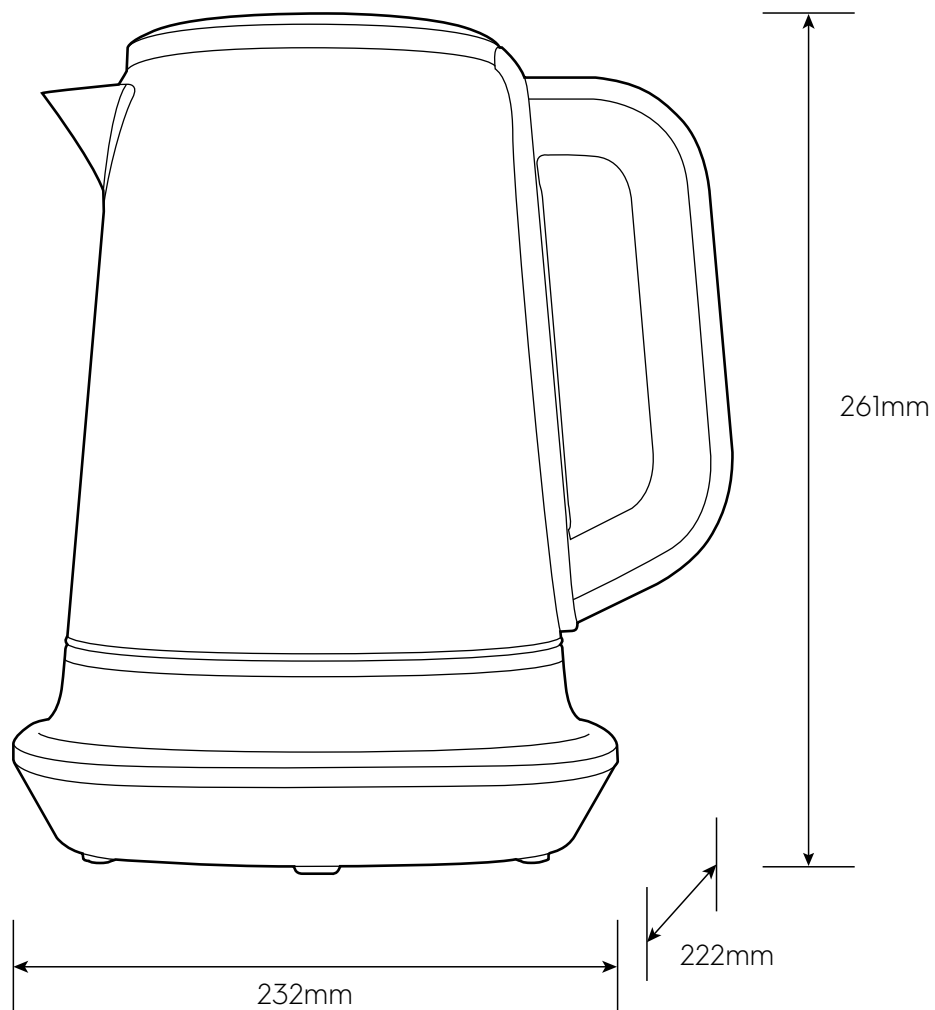

Dimension Guide

Kettle

Model:
E7EK1-60BP

Dimensions			
	width	height	depth
Product (mm)	232	261	222

Please note! Dimensions to be used as a guide only. All customers MUST refer to the user manual supplied with the product for detailed installation instructions.