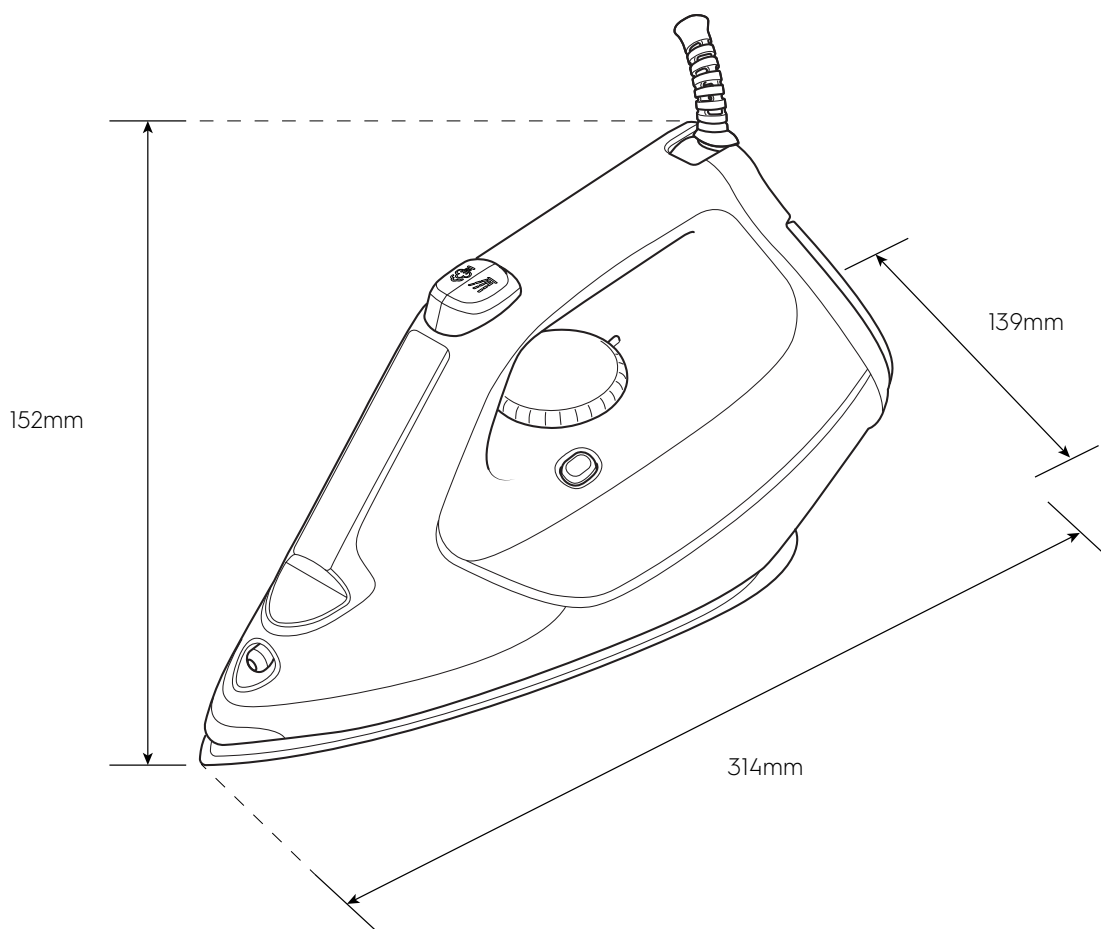

# Dimension Guide

### Dimensions

	width	height	depth
Product (mm)	314	152	139

**Please note!** Dimensions to be used as a guide only. All customers MUST refer to the user manual supplied with the product for detailed installation instructions.