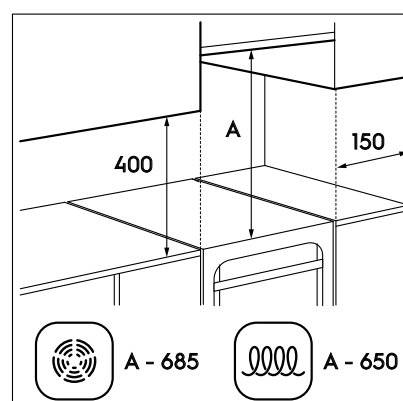

# Dimension Guide

### Dimensions

	width	height	depth
Product (mm)	596	867	600

**Please note!** Dimensions to be used as a guide only. All customers MUST refer to the user manual supplied with the product for detailed installation instructions.