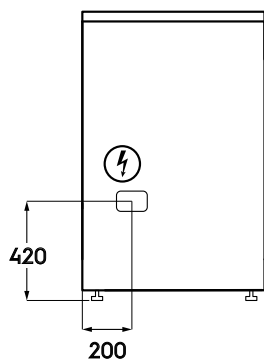

# Dimension Guide

### Dimensions

	width	height	depth
Product (mm)	596	867	600

**Please note!** Dimensions to be used as a guide only. All customers MUST refer to the user manual supplied with the product for detailed installation instructions.