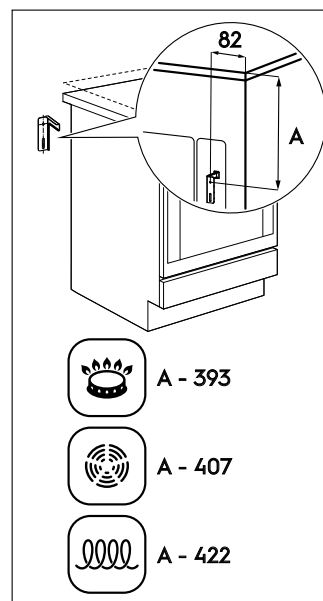

# Dimension Guide

### Dimensions

	width	height	depth
Product (mm)	596	867	600

**Please note!** Dimensions to be used as a guide only. All customers MUST refer to the user manual supplied with the product for detailed installation instructions.