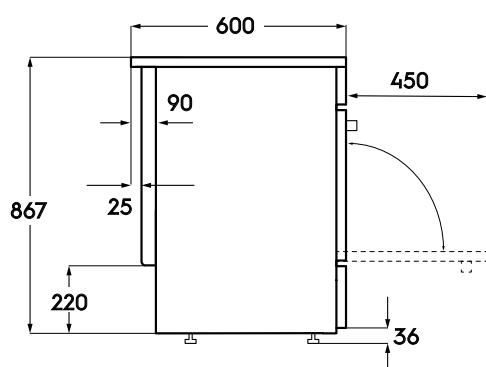

# Dimension Guide

### Dimensions

	width	height	depth
Product (mm)	596	867	600

**Please note!** Dimensions to be used as a guide only. All customers MUST refer to the user manual supplied with the product for detailed installation instructions.