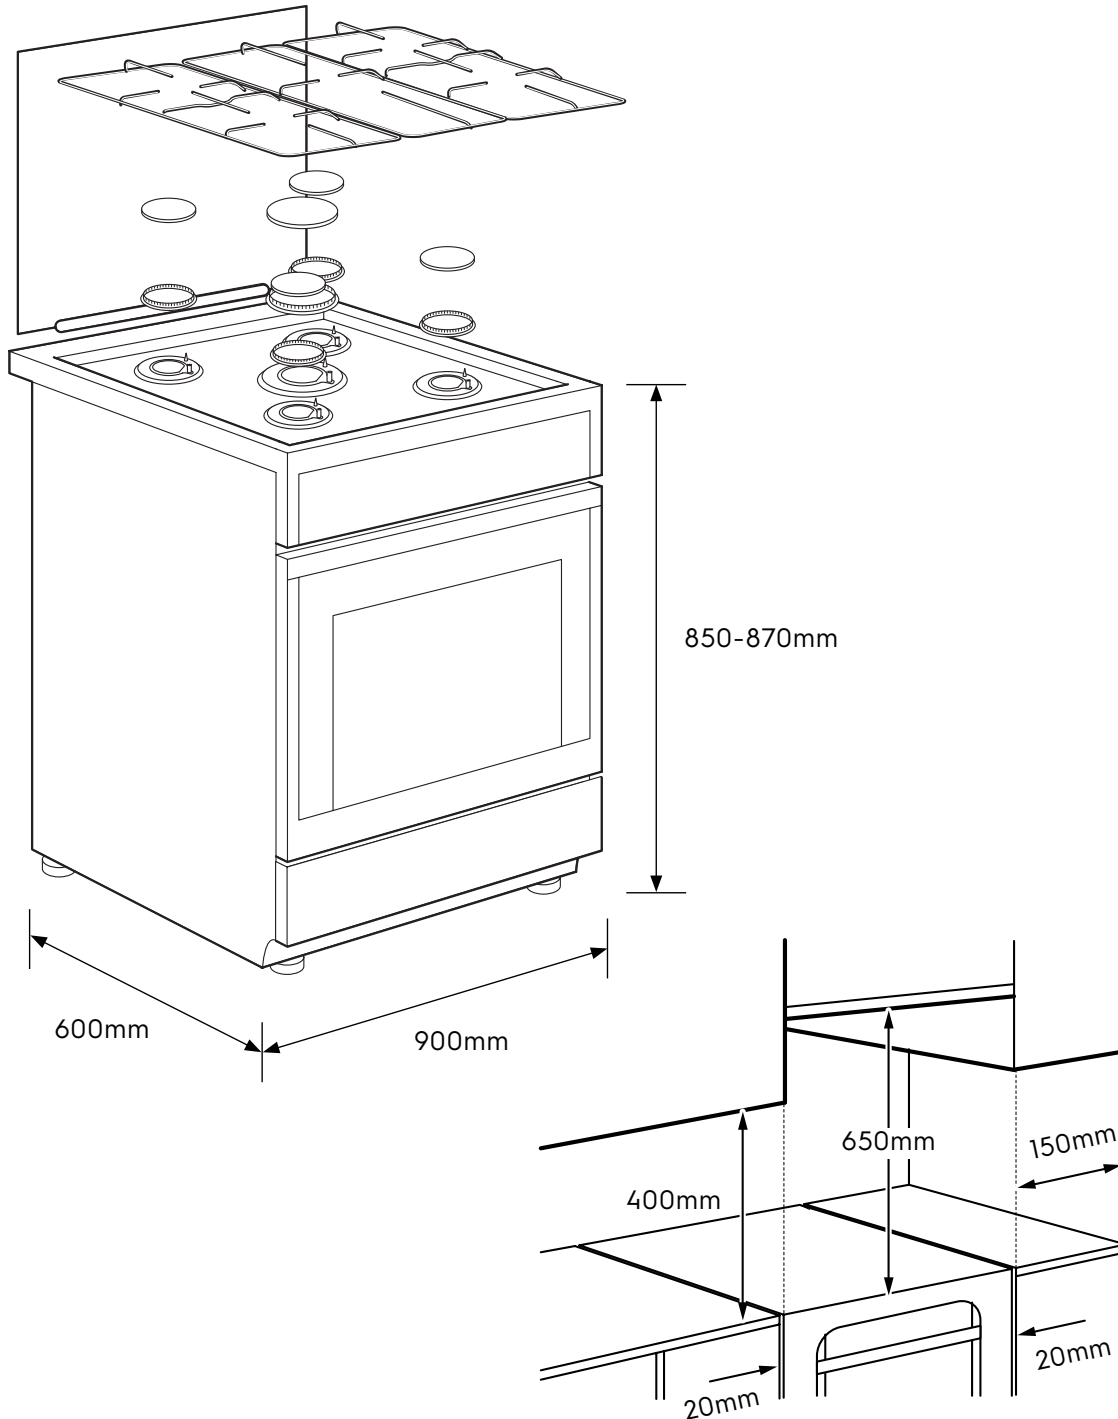

# Dimension Guide

## Freestanding Cooker with Gas Hob

**Model:**  
EKG9010Z9X

| Dimensions   |       |         |       |
|--------------|-------|---------|-------|
|              | width | height  | depth |
| Product (mm) | 900   | 850-870 | 600   |