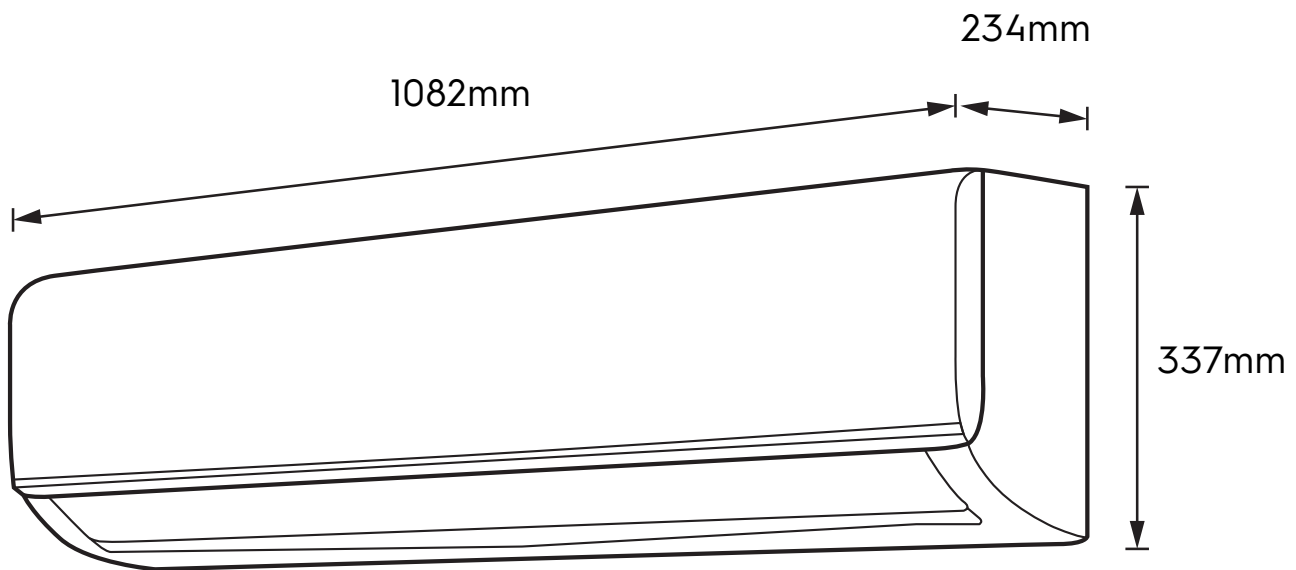

# Dimension Guide

### Dimensions

	width	height	depth
Product (mm)	1082	337	234

**Please note!** Dimensions to be used as a guide only. All customers MUST refer to the user manual supplied with the product for detailed installation instructions.