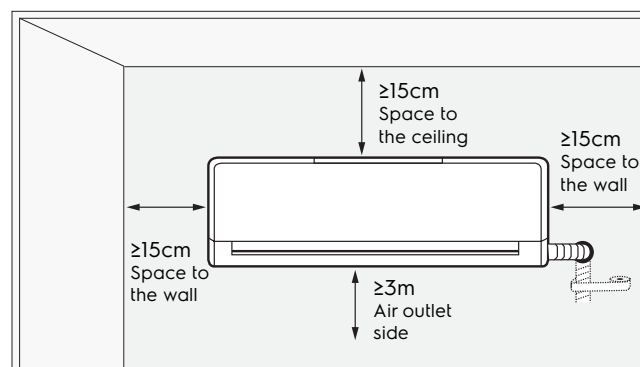

# Dimension Guide

### Dimensions

	width	height	depth
Product (mm)	1082	337	234

**Please note!** Dimensions to be used as a guide only. All customers MUST refer to the user manual supplied with the product for detailed installation instructions.