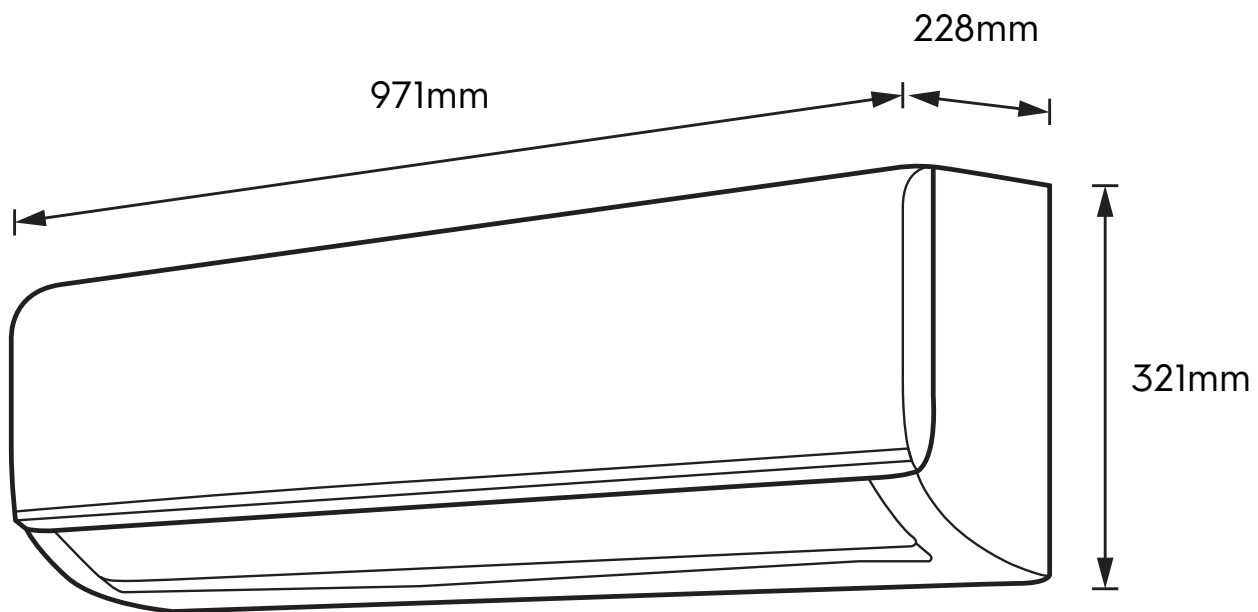

Dimension Guide

Air conditioner

Model:
ESV183CIWAI

Dimensions

	width	height	depth
Product (mm)	971	321	228

Please note! Dimensions to be used as a guide only. All customers MUST refer to the user manual supplied with the product for detailed installation instructions.