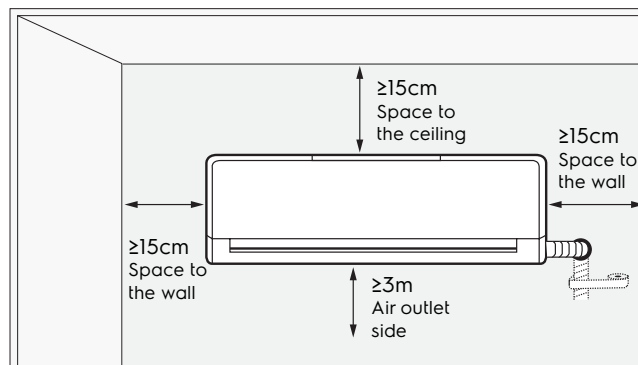

Dimension Guide

Air conditioner

Model:
ESV183CIWAI

Dimensions

	width	height	depth
Product (mm)	971	321	228

Please note! Dimensions to be used as a guide only. All customers MUST refer to the user manual supplied with the product for detailed installation instructions.