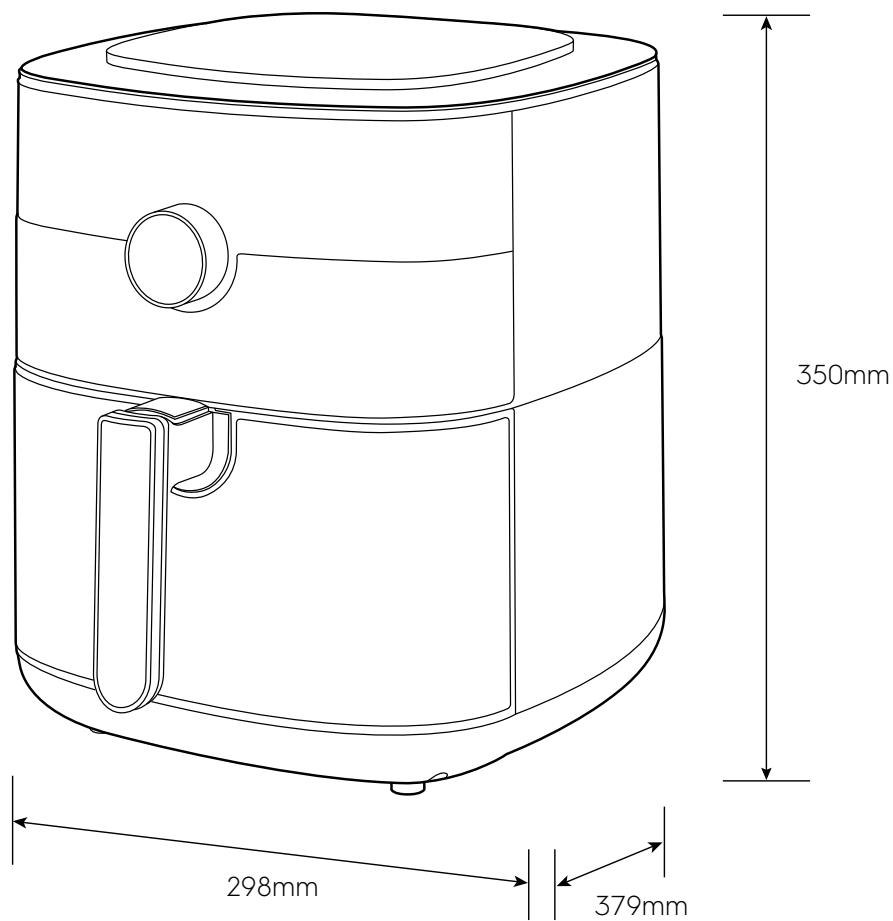

# Dimension Guide

## Air Fryer

**Model:**  
E6AF1-520K

Dimensions			
	width	height	depth
Product (mm)	298	350	379

**Please note!** Dimensions to be used as a guide only. All customers MUST refer to the user manual supplied with the product for detailed installation instructions.