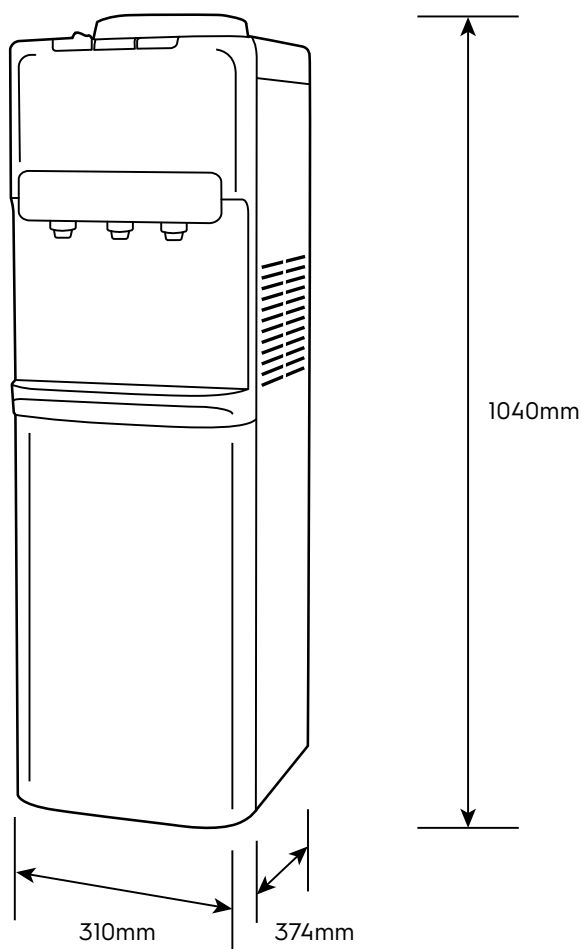

# Dimension Guide

## Bottom Loading Water Dispenser

**Model:**  
EQAXFIBXWG

Dimensions			
	width	height	depth
Product (mm)	310	1040	374

**Please note!** Dimensions to be used as a guide only. All customers MUST refer to the user manual supplied with the product for detailed installation instructions.