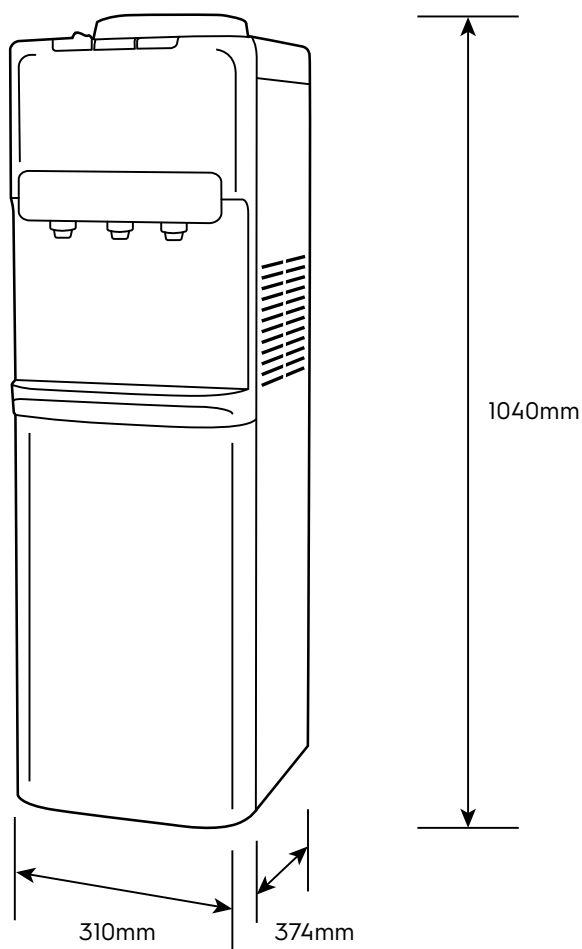

Dimension Guide

Bottom Loading Water Dispenser

Model:
EQAXFIBXSG

Dimensions			
	width	height	depth
Product (mm)	310	1040	374

Please note! Dimensions to be used as a guide only. All customers MUST refer to the user manual supplied with the product for detailed installation instructions.
© 2022 Electrolux S.E.A PTE. LTD. E_DIM_EQAXFIBXSG_Jun22