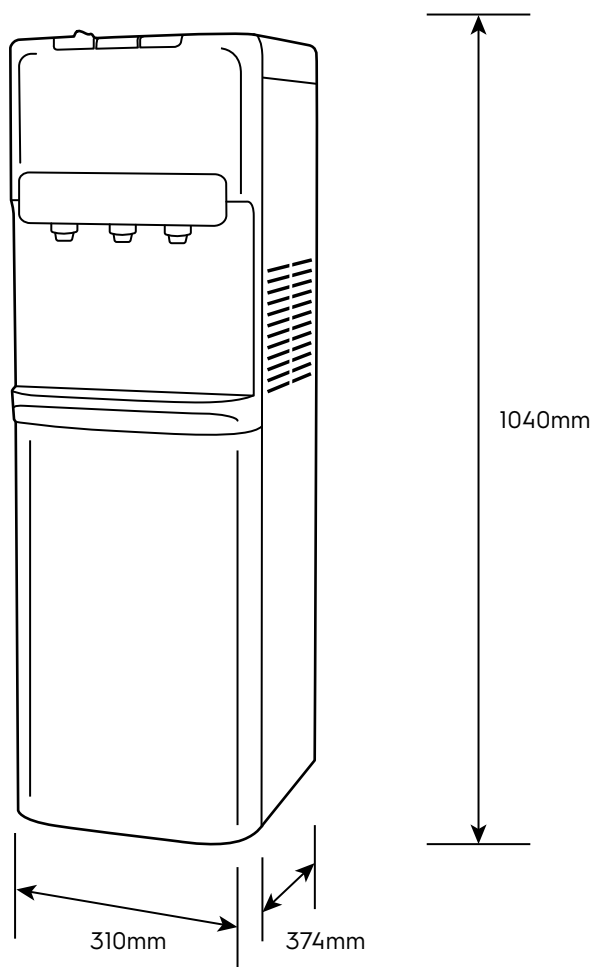

Dimension Guide

Bottom Loading Water Dispenser

Model:
EDBMFDXSG

Dimensions			
	width	height	depth
Product (mm)	310	1040	374

Please note! Dimensions to be used as a guide only. All customers MUST refer to the user manual supplied with the product for detailed installation instructions.
© 2023 Electrolux S.E.A PTE. LTD. ELX_DIM_EDBMFDXSG_Jul23