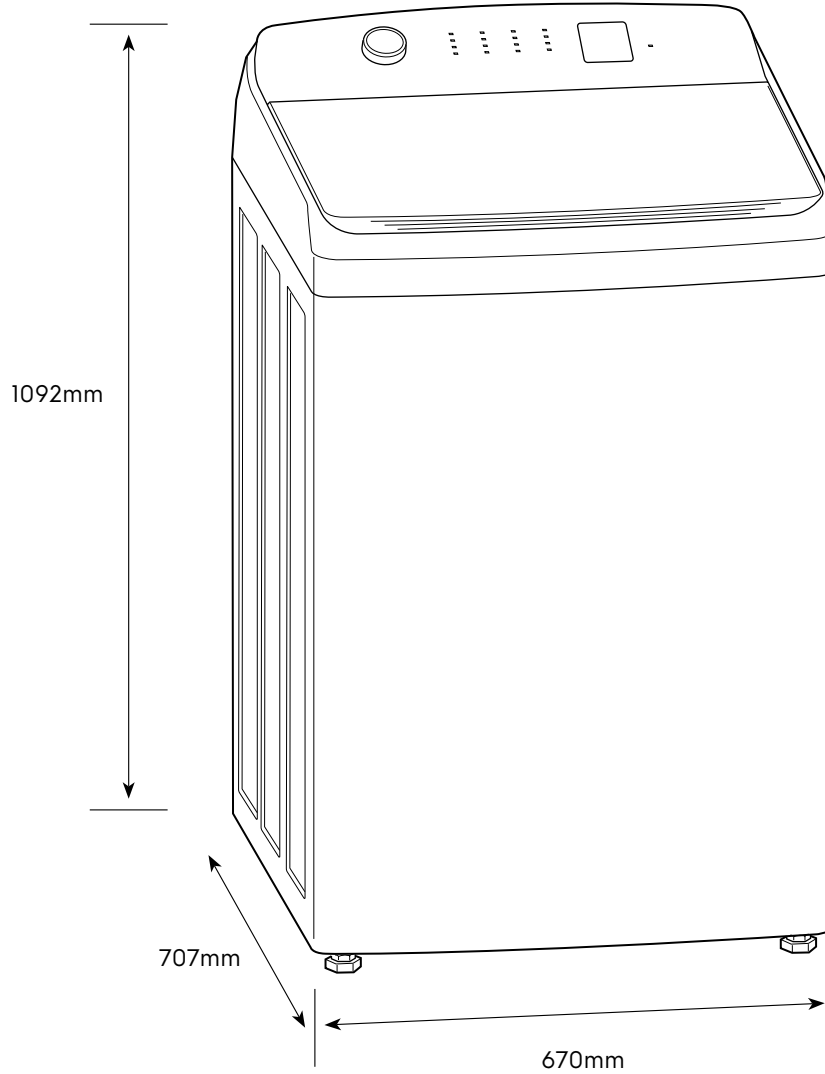

Dimension Guide

Top-load Washing Machine

Model:
EWT1274M7SA (ARABIC)

Dimensions			
	width	height	depth
Product (mm)	670	1092	707

Please note! Dimensions to be used as a guide only. All customers MUST refer to the user manual supplied with the product for detailed installation instructions.
© 2022 Electrolux S.E.A PTE. LTD. E_DIM_EWT1274M7SA(ARABIC)_Jan22