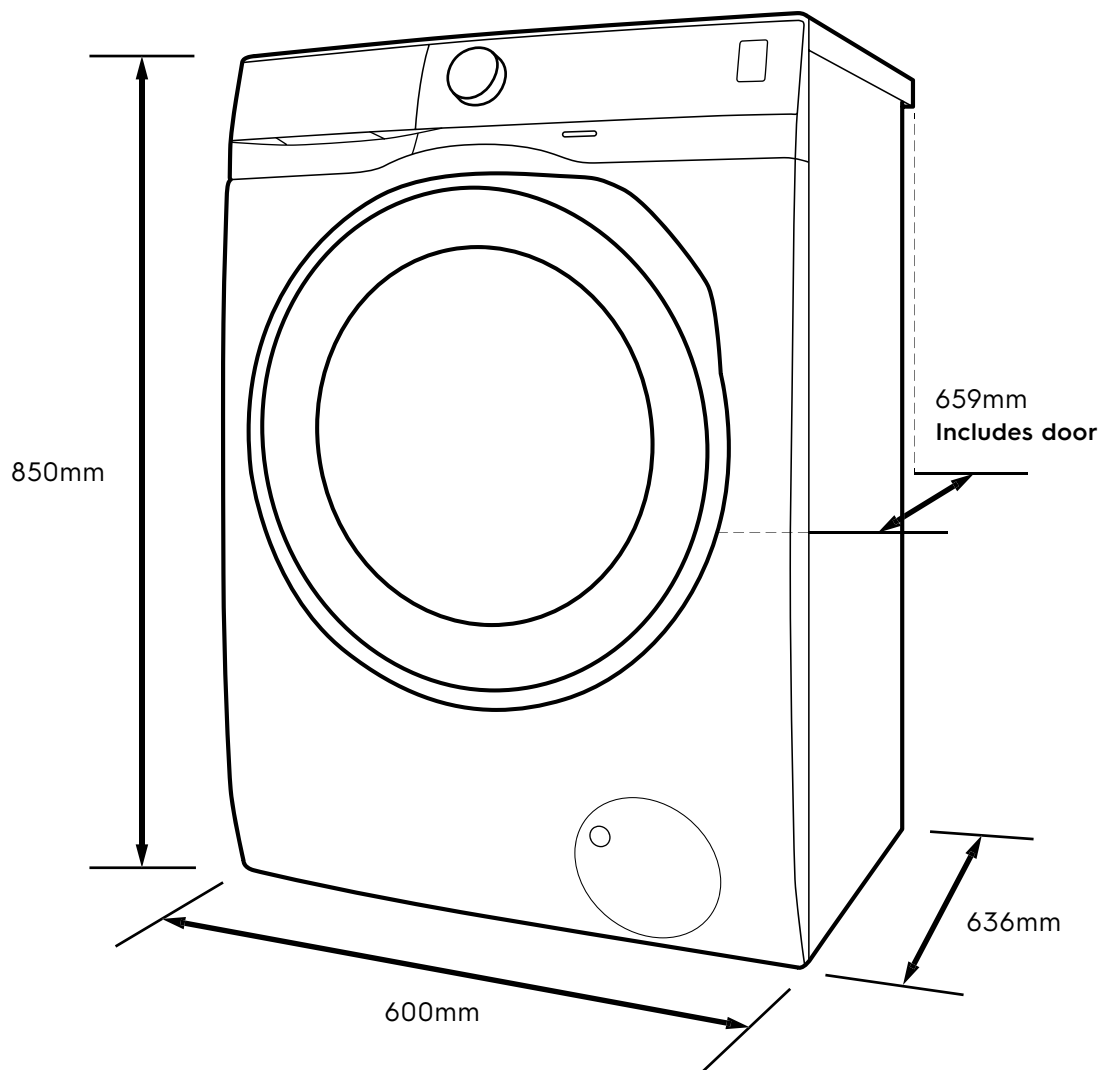

# Dimension Guide

## Front Load Washer

**Model:**  
EWF1041R9SB

Dimensions				
	width	depth	height	max depth
Product (mm)	600	636	850	659

**Please note!** Dimensions to be used as a guide only. All customers MUST refer to the user manual supplied with the product for detailed installation instructions.  
© 2022 Electrolux S.E.A PTE. LTD. E\_DIM\_EWF1041R9SB\_Jun22