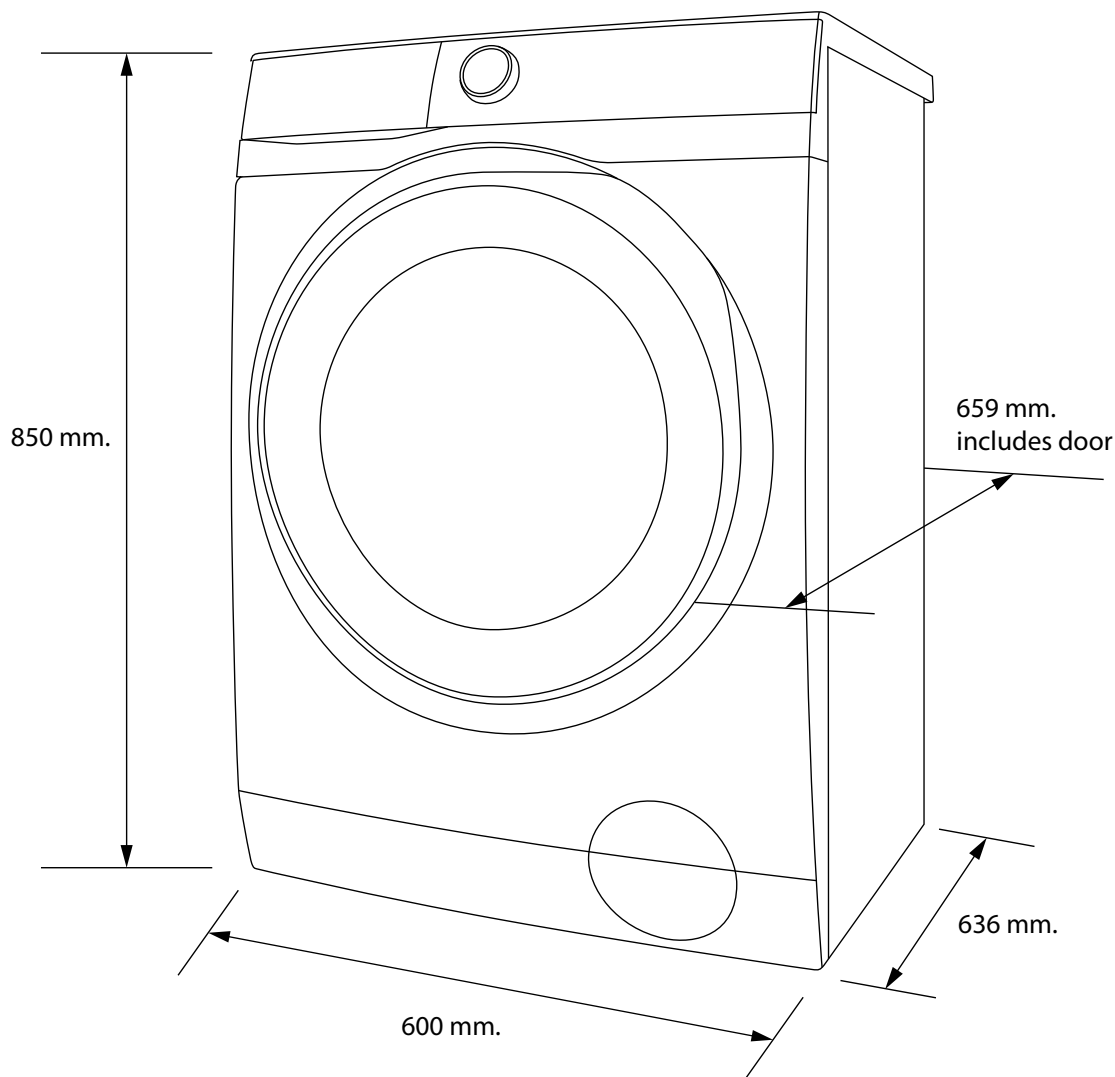

Dimension Guide

Washer Dryer

Model:
EWW9024P5SB

Dimensions				
	width	height	depth	Max depth
Product (mm)	600	850	636	659

Please note! Dimensions to be used as a guide only. All customers MUST refer to the user manual supplied with the product for detailed installation instructions.

© 2023 Electrolux S.E.A PTE. LTD. ELX_DIM_EWW9024P5SB_Mar23

Model:
EWW9024P5SB

Please note! Dimensions to be used as a guide only. All customers MUST refer to the user manual supplied with the product for detailed installation instructions.