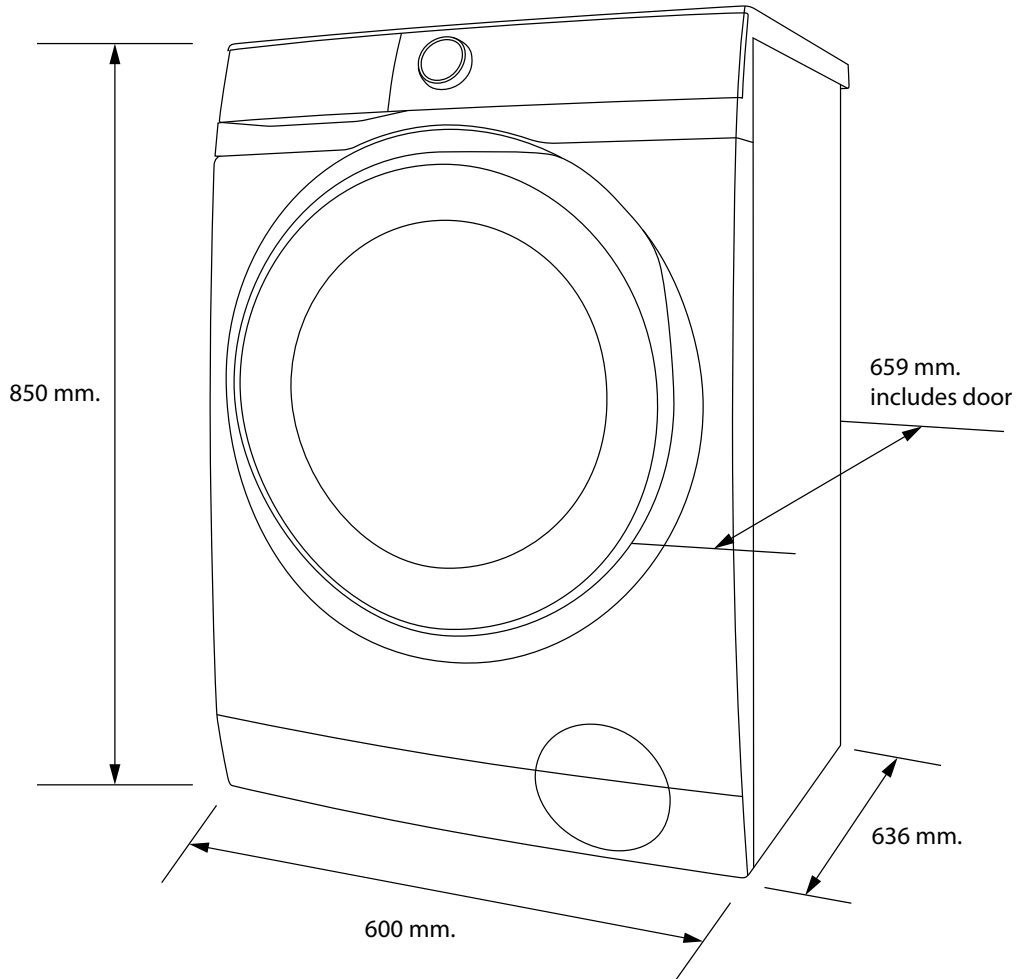

Dimension Guide

Washer Dryer

Model:
EWW9024P5SB

Dimensions				
	width	height	depth	Max depth
Product (mm)	600	850	636	659

Please note! Dimensions to be used as a guide only. All customers MUST refer to the user manual supplied with the product for detailed installation instructions.

© 2023 Electrolux S.E.A PTE. LTD. ELX_DIM_EWW9024P5SB_Mar23

Model:
EWW9024P5SB

Please note! Dimensions to be used as a guide only. All customers MUST refer to the user manual supplied with the product for detailed installation instructions.