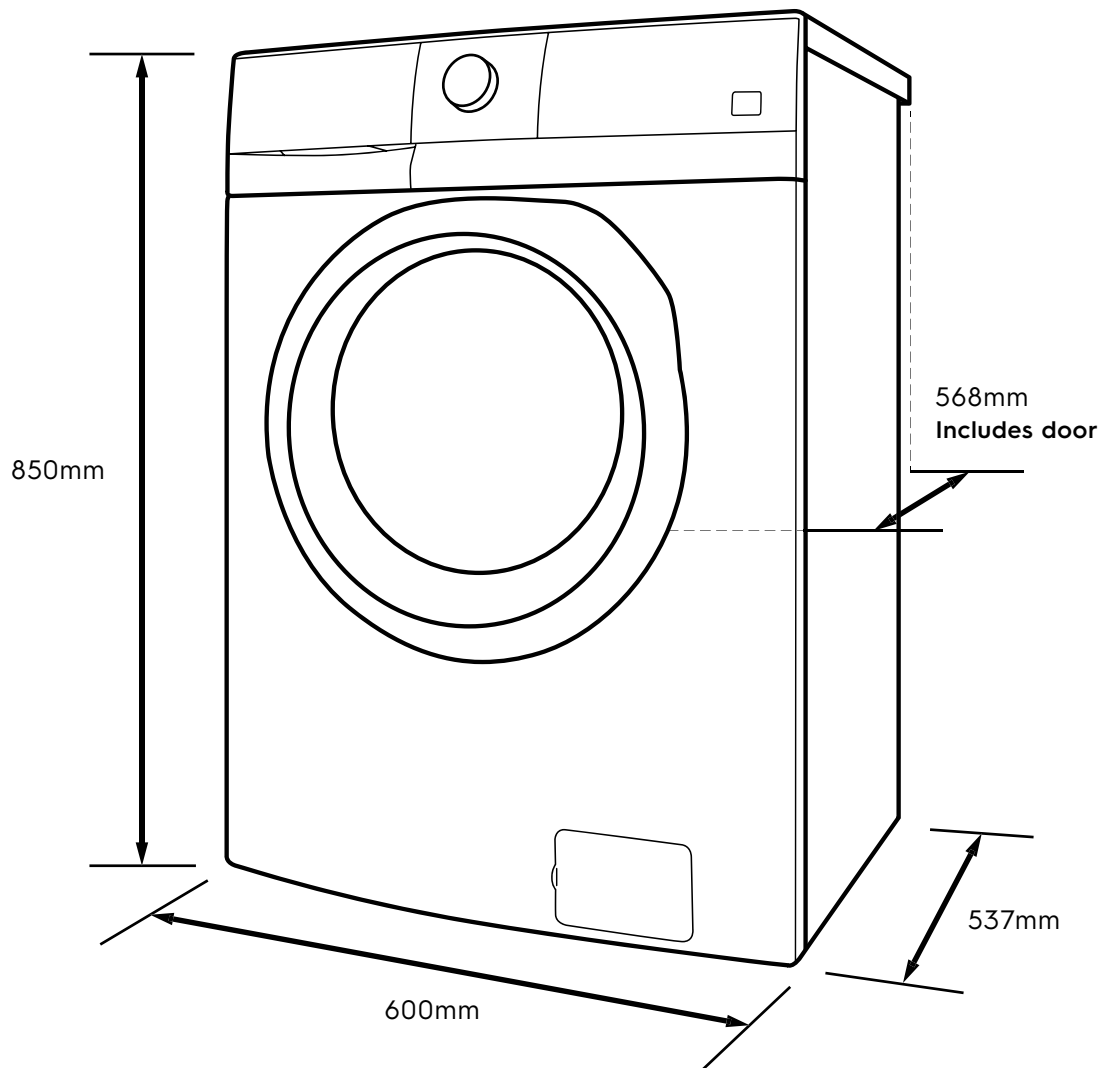

Dimension Guide

Washer Dryer

Model:

EWW7024M3SB (ARABIC)

Please note! Dimensions to be used as a guide only. All customers MUST refer to the user manual supplied with the product for detailed installation instructions.

© 2022 Electrolux S.E.A PTE. LTD. E_DIM_EWW7024M3SB(ARABIC)_Jun22