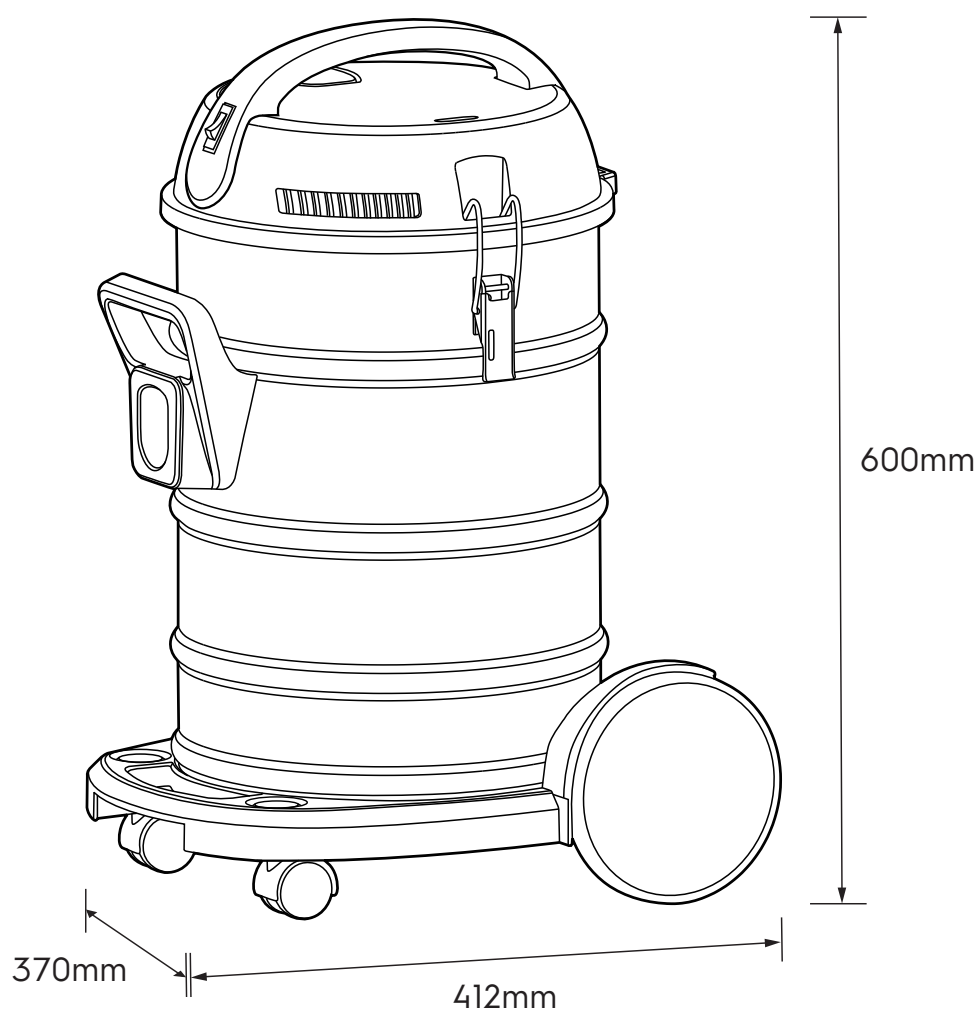

# Dimension Guide

## Dry Drum Vacuum Cleaner

**Model:**  
EFW51712

Dimensions			
	width	height	depth
Product (mm)	370	600	412

**Please note!** Dimensions to be used as a guide only. All customers MUST refer to the user manual supplied with the product for detailed installation instructions.  
© 2023 Electrolux S.E.A PTE. LTD. E\_DIM\_EFW51712\_Feb23