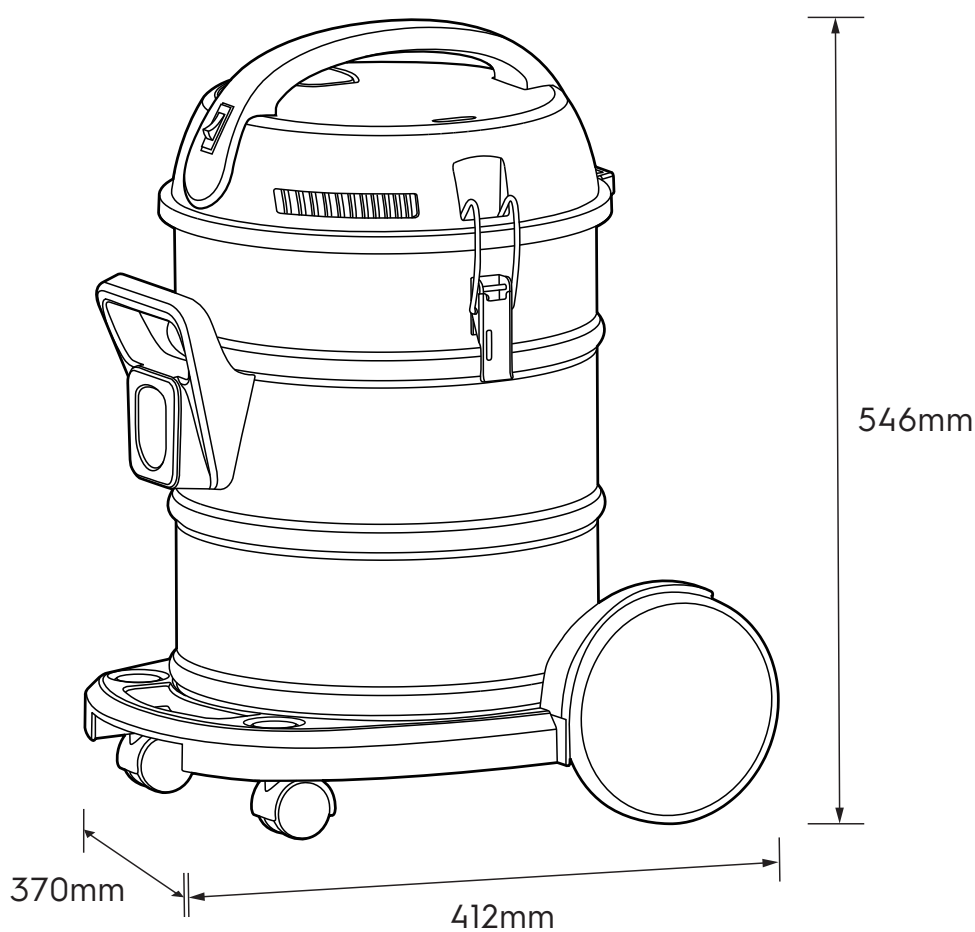

Dimension Guide

Dry Drum Vacuum Cleaner

Model:
EFW51612

Dimensions			
	width	height	depth
Product (mm)	370	546	412

Please note! Dimensions to be used as a guide only. All customers MUST refer to the user manual supplied with the product for detailed installation instructions.
© 2023 Electrolux S.E.A PTE. LTD. E_DIM_EFW51612_Feb23