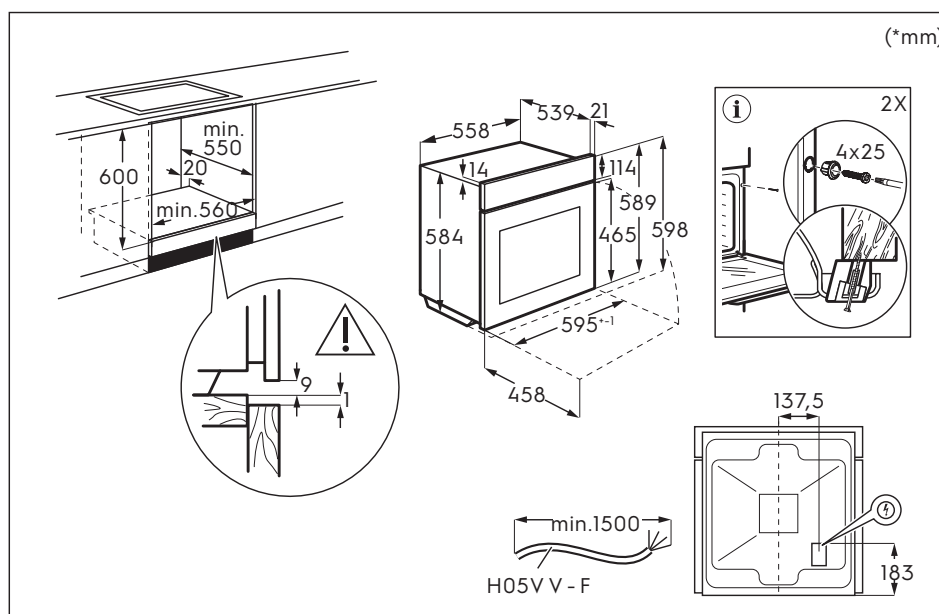

Dimension Guide

Built-in single oven

Model:
KOHGE00BX

Dimensions

	width	height	depth
Underbench (mm)	560	600	550
Cabinet (mm)	560	590	550
Product (mm)	595	598	560

Underbench

Cabinet

Please note! Dimensions to be used as a guide only. All customers MUST refer to the user manual supplied with the product for detailed installation instructions.