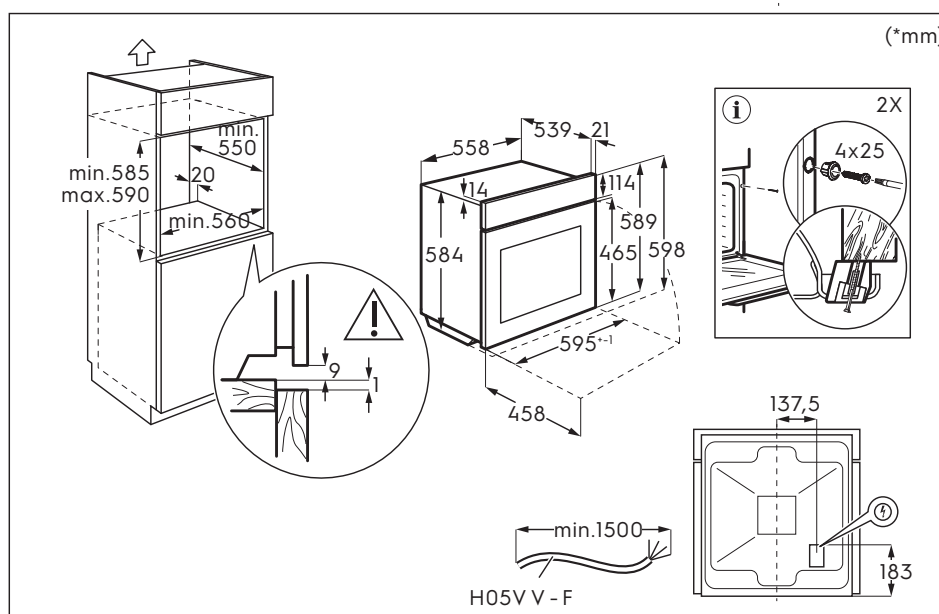

Dimension Guide

Built-in single oven

Model:
KOHGE00BX

Dimensions

	width	height	depth
Underbench (mm)	560	600	550
Cabinet (mm)	560	590	550
Product (mm)	595	598	560

Underbench

Cabinet

Please note! Dimensions to be used as a guide only. All customers MUST refer to the user manual supplied with the product for detailed installation instructions.