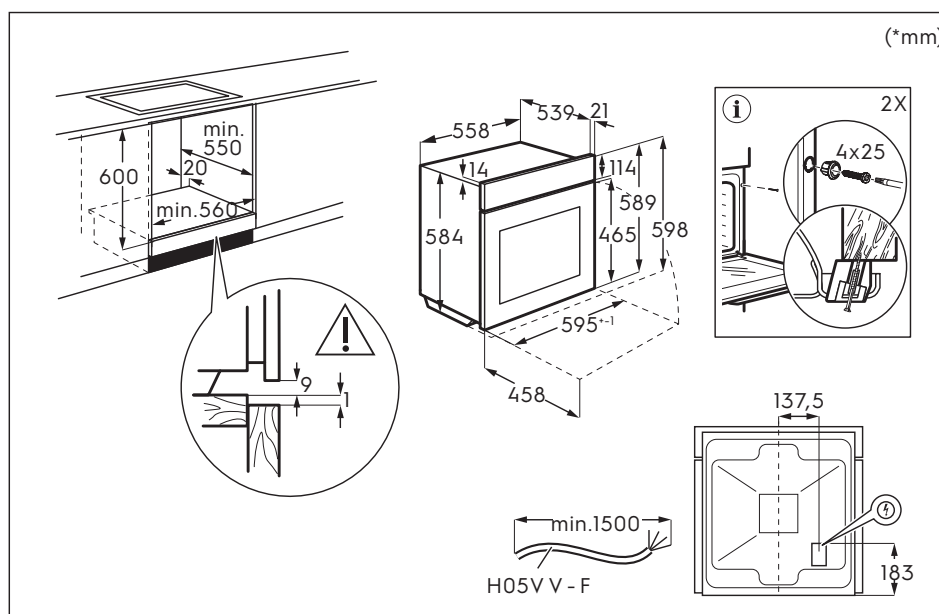

Dimension Guide

Built-in single oven

Model:
KOHGE00BK

Dimensions

	width	height	depth
Underbench (mm)	560	600	550
Cabinet (mm)	560	590	550
Product (mm)	595	598	560

Underbench

Cabinet

Please note! Dimensions to be used as a guide only. All customers MUST refer to the user manual supplied with the product for detailed installation instructions.