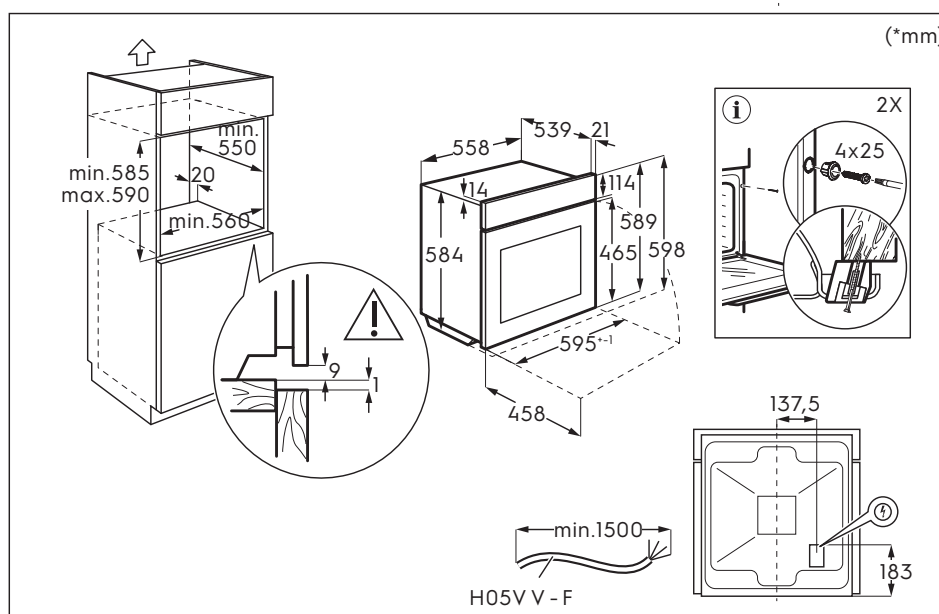

Dimension Guide

Built-in single oven

Model:
KOHGE00BK

Dimensions

	width	height	depth
Underbench (mm)	560	600	550
Cabinet (mm)	560	590	550
Product (mm)	595	598	560

Underbench

Cabinet

Please note! Dimensions to be used as a guide only. All customers MUST refer to the user manual supplied with the product for detailed installation instructions.