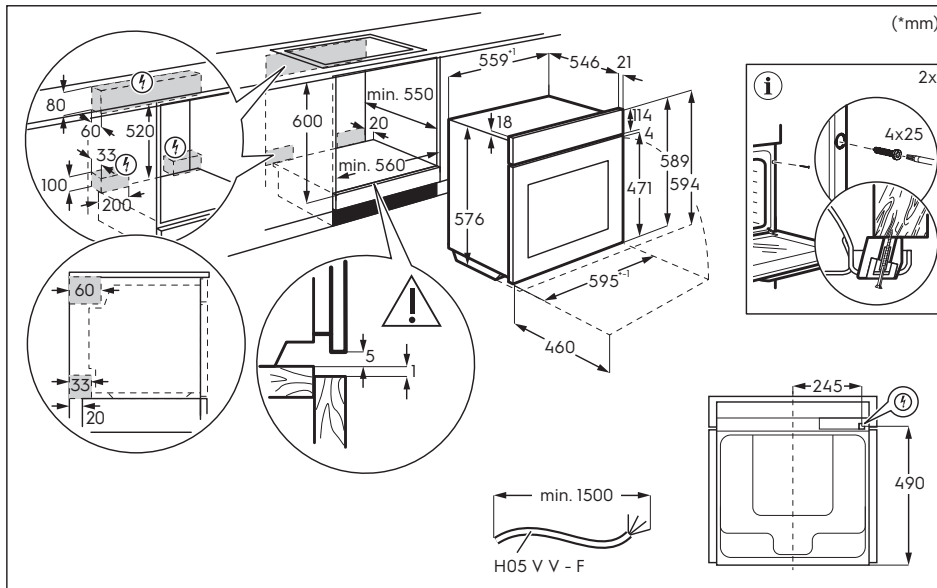

Dimension Guide

Built-in single steam oven

Model:
KOAAS3SH

Dimensions

	width	height	depth
Underbench (mm)	560	600	550
Cabinet (mm)	560	590	550
Product (mm)	595	594	567

Underbench

Cabinet

Please note! Dimensions to be used as a guide only. All customers MUST refer to the user manual supplied with the product for detailed installation instructions.