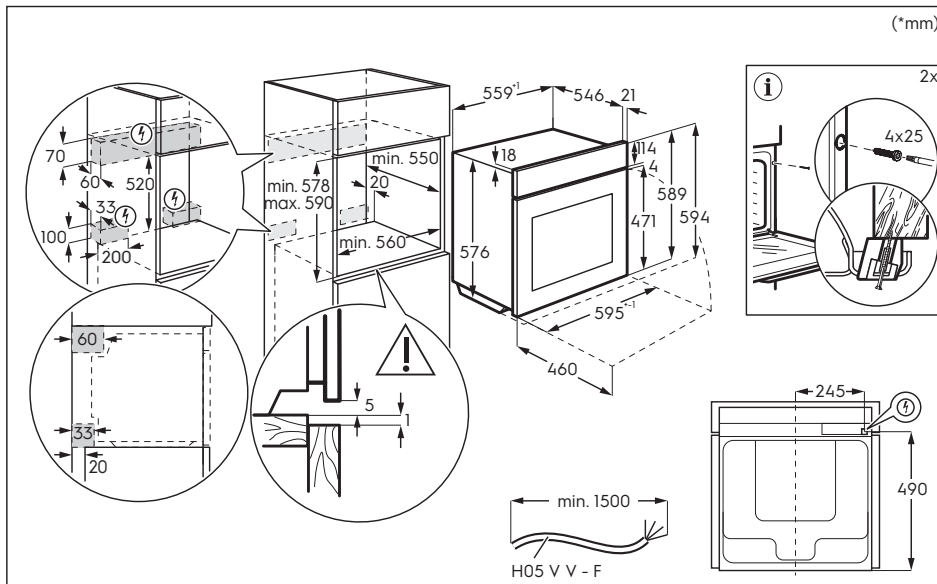

Dimension Guide

Built-in single steam oven

Model:
KOAAS3SH

Dimensions

	width	height	depth
Underbench (mm)	560	600	550
Cabinet (mm)	560	590	550
Product (mm)	595	594	567

Underbench

Cabinet

Please note! Dimensions to be used as a guide only. All customers MUST refer to the user manual supplied with the product for detailed installation instructions.