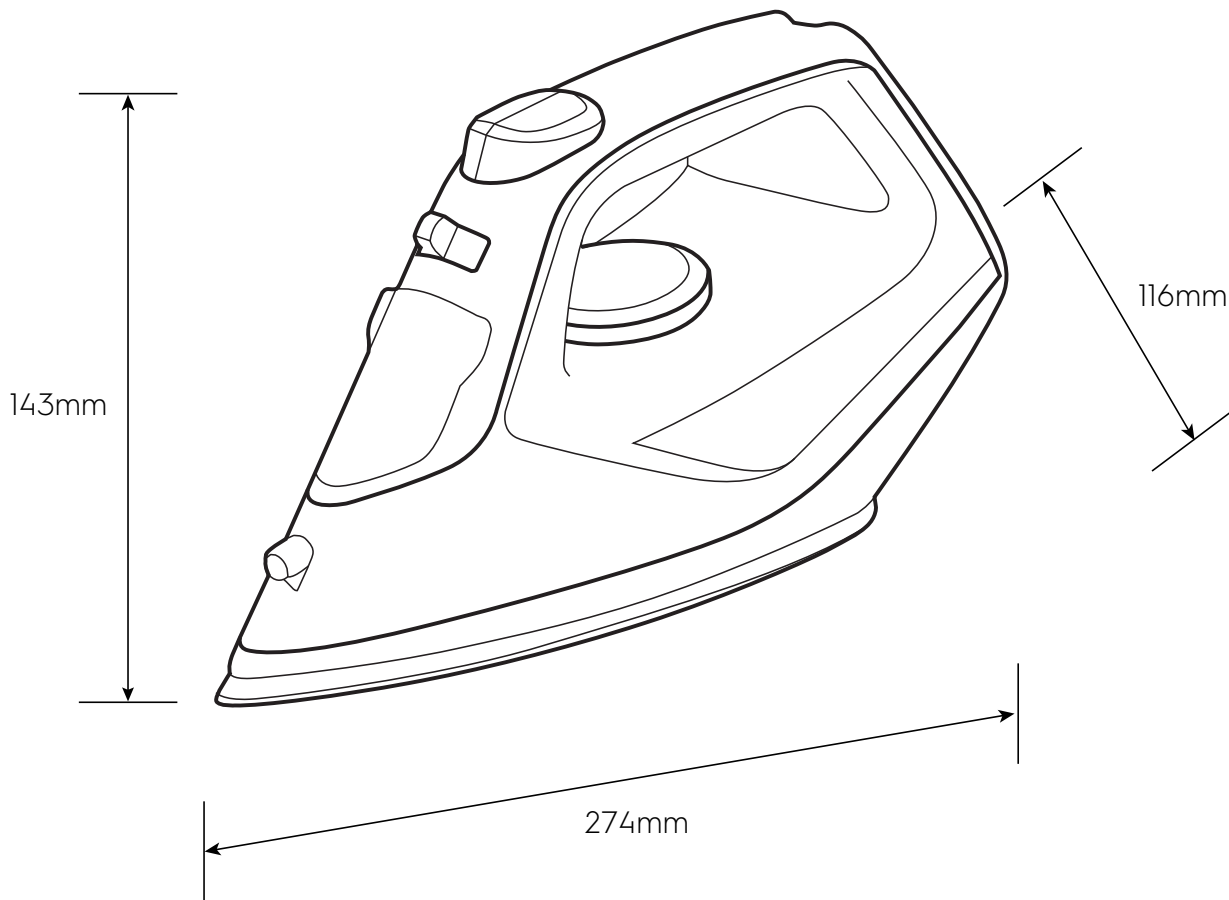

Dimension Guide

Steam Iron

Model:
EDB1730

Please note! Dimensions to be used as a guide only. All customers MUST refer to the user manual supplied with the product for detailed installation instructions.
© 2022 Electrolux S.E.A PTE. LTD. E_DIM_EDB1730_Jul22