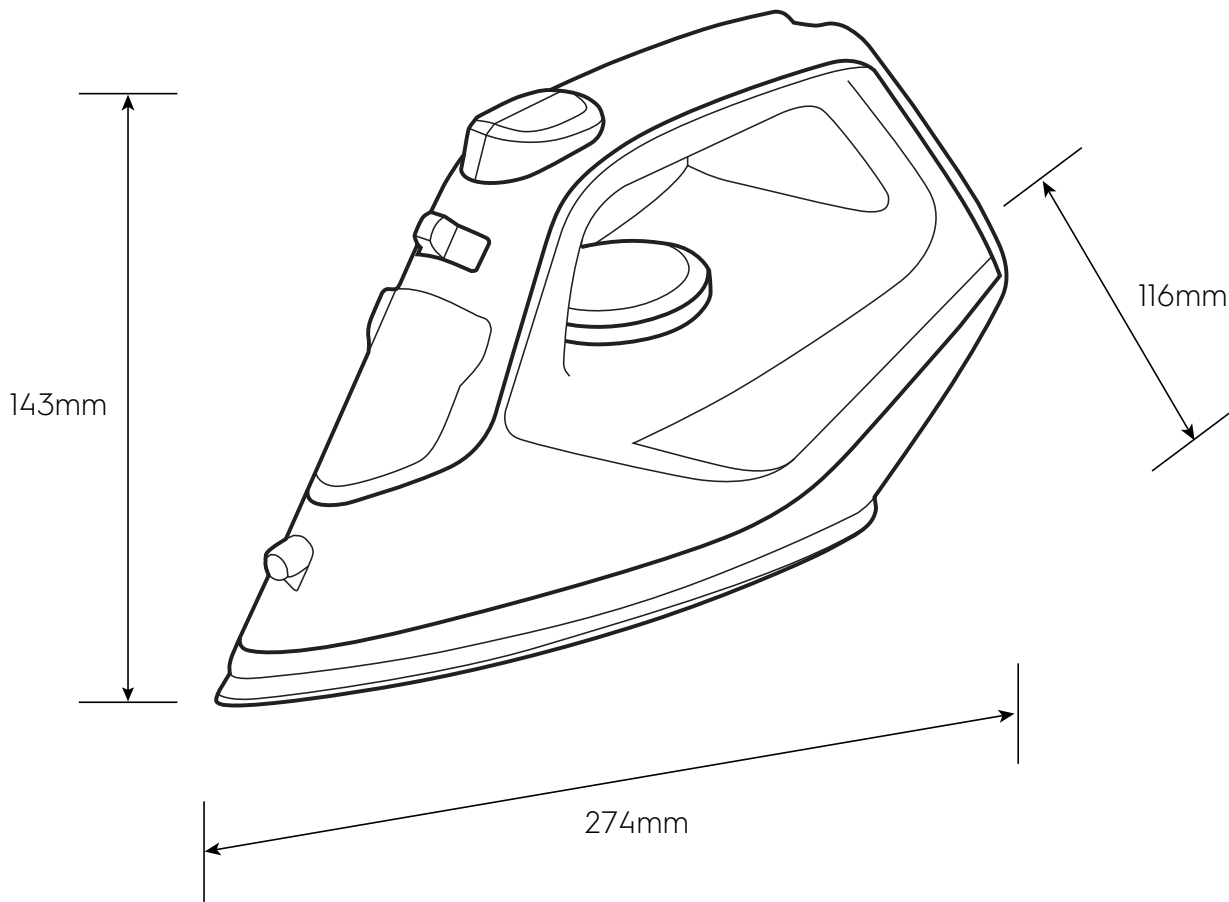

Dimension Guide

Steam Iron

Model:
EDBI720

Please note! Dimensions to be used as a guide only. All customers MUST refer to the user manual supplied with the product for detailed installation instructions.
© 2023 Electrolux S.E.A PTE. LTD. E_DIM_EDBI720_Feb23