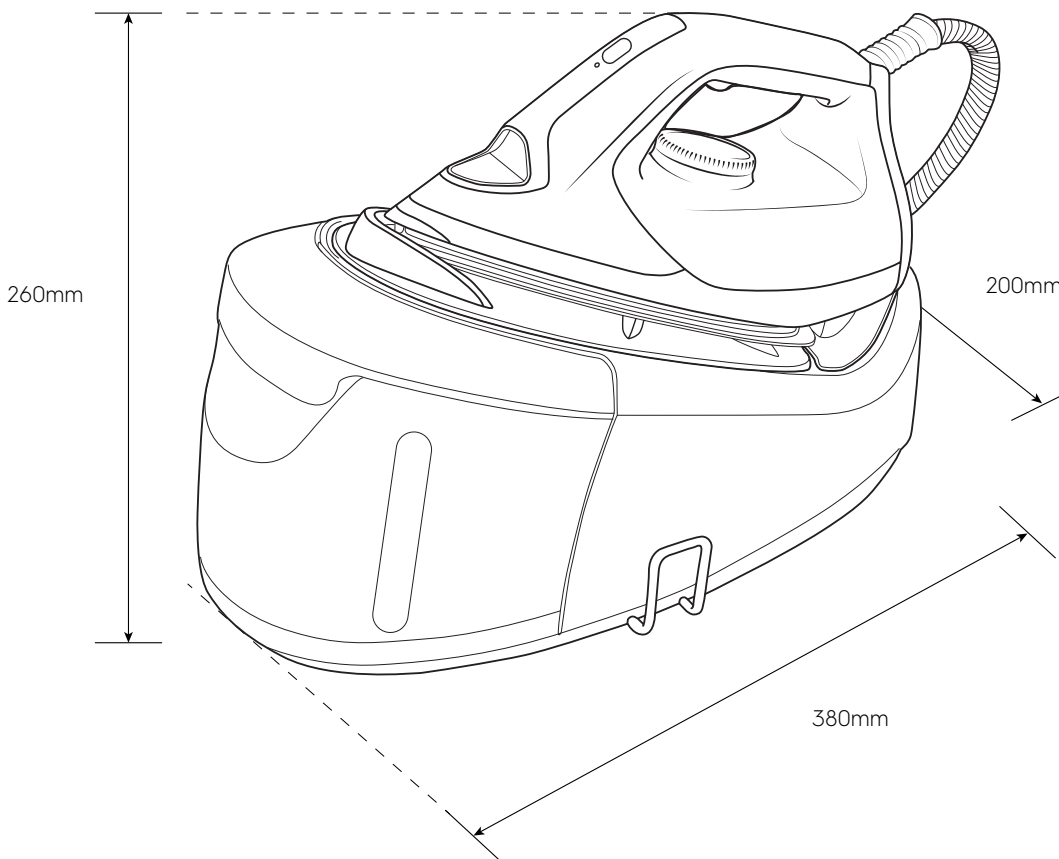

Dimension Guide

Steam Iron Station

Model:
E6SSI-82EG

Dimensions			
	width	height	depth
Product (mm)	380	260	200

Please note! Dimensions to be used as a guide only. All customers MUST refer to the user manual supplied with the product for detailed installation instructions.