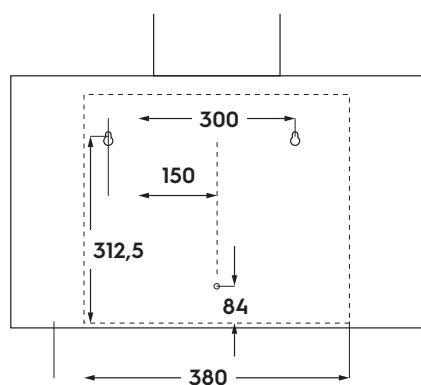

Dimension Guide

Cooker Hoods

Model:
LFV649K

Dimensions

	width	height	depth
Product (mm)	898	543-953	396

Please note! Dimensions to be used as a guide only. All customers MUST refer to the user manual supplied with the product for detailed installation instructions.

© 2025 Electrolux S.E.A PTE. LTD. ELX_DIM_LFV649K_Oct25

Model:
LFV649K