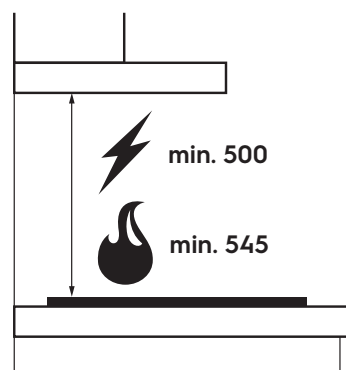

Dimension Guide

Cooker Hoods

Model:
LFV649K

Dimensions

	width	height	depth
Product (mm)	898	543-953	396

Please note! Dimensions to be used as a guide only. All customers MUST refer to the user manual supplied with the product for detailed installation instructions.