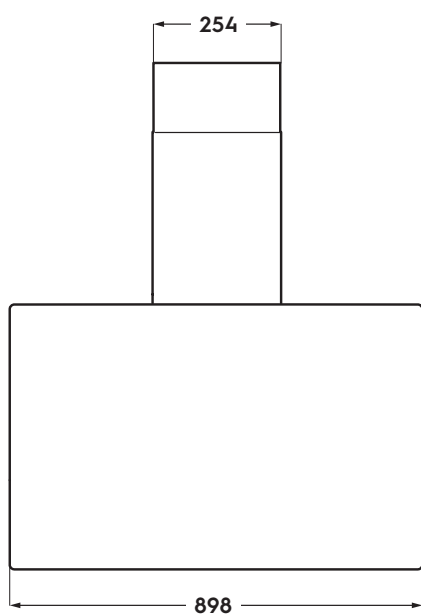

Dimension Guide

Cooker Hoods

Model:
LFV649K

Dimensions

	width	height	depth
Product (mm)	898	543-953	396

Please note! Dimensions to be used as a guide only. All customers MUST refer to the user manual supplied with the product for detailed installation instructions.

© 2025 Electrolux S.E.A PTE. LTD. ELX_DIM_LFV649K_Oct25

Model:
LFV649K