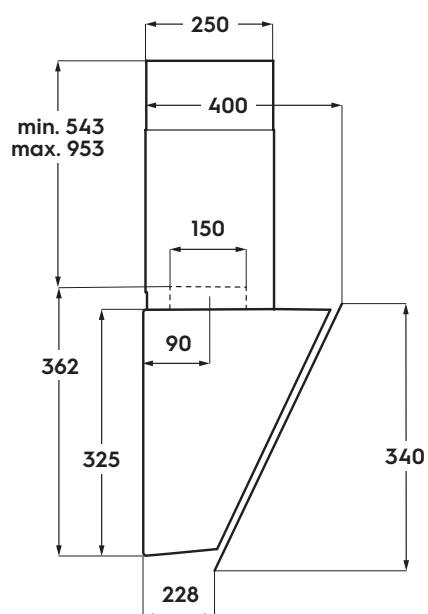

Dimension Guide

Cooker Hoods

Model:
LFV649K

Dimensions

	width	height	depth
Product (mm)	898	543-953	396

Please note! Dimensions to be used as a guide only. All customers MUST refer to the user manual supplied with the product for detailed installation instructions.

© 2025 Electrolux S.E.A PTE. LTD. ELX_DIM_LFV649K_Oct25

Model:
LFV649K