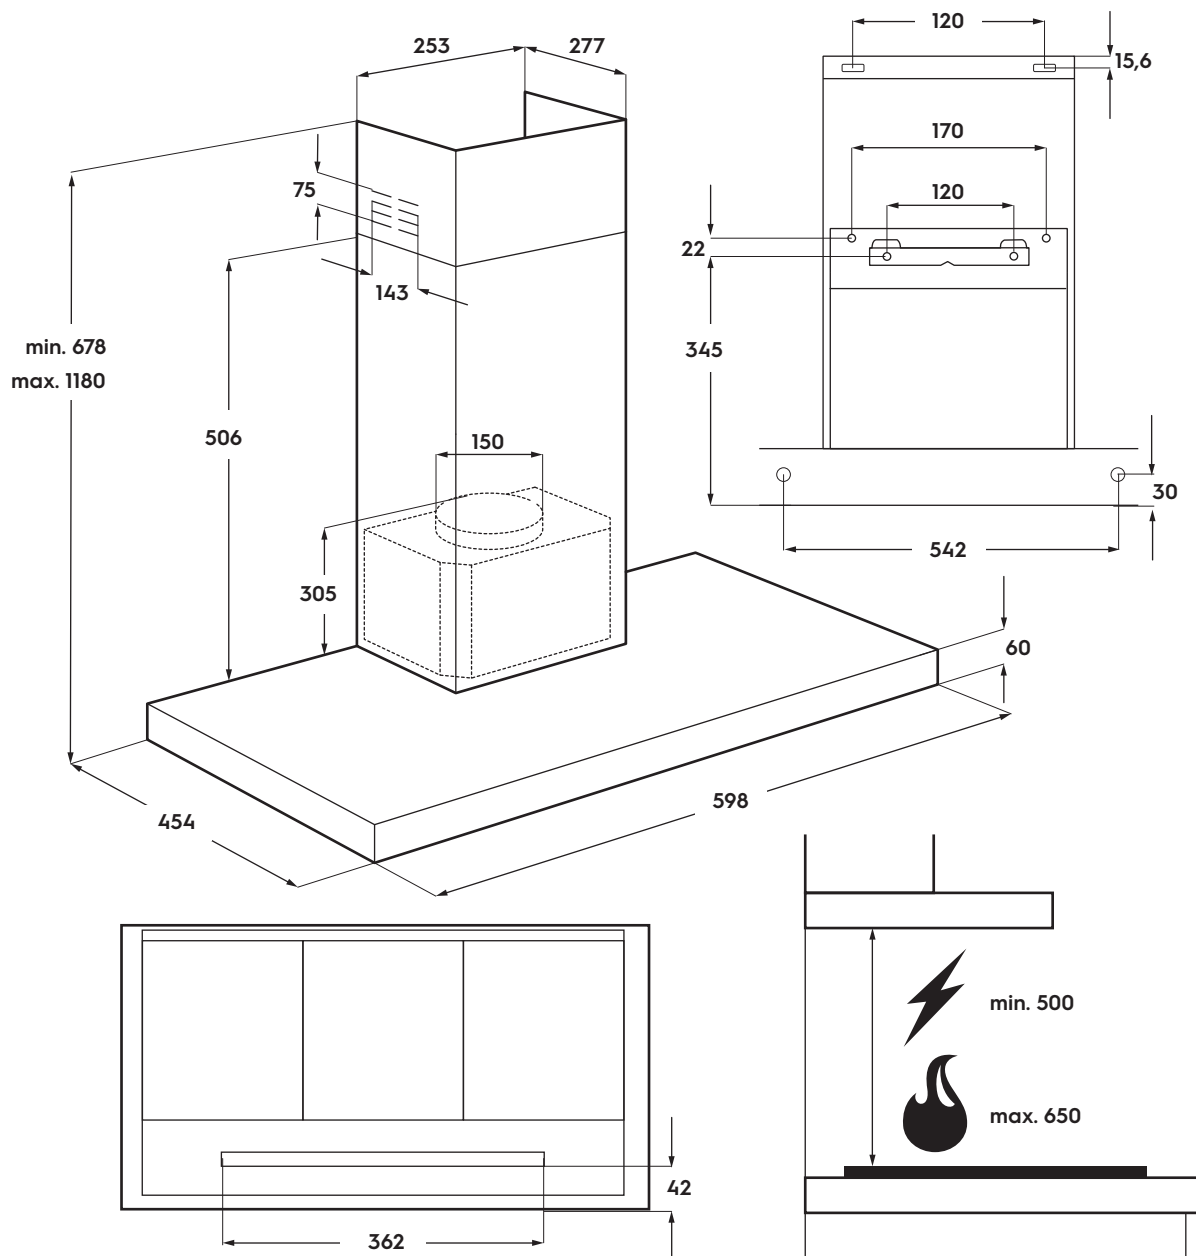

Dimension Guide

Cooker Hoods

Model:
LFT826X

Dimensions

	width	height	depth
Product (mm)	598	678-1180	454

Please note! Dimensions to be used as a guide only. All customers MUST refer to the user manual supplied with the product for detailed installation instructions.

© 2025 Electrolux S.E.A PTE. LTD. ELX_DIM_LFT826X_Oct25