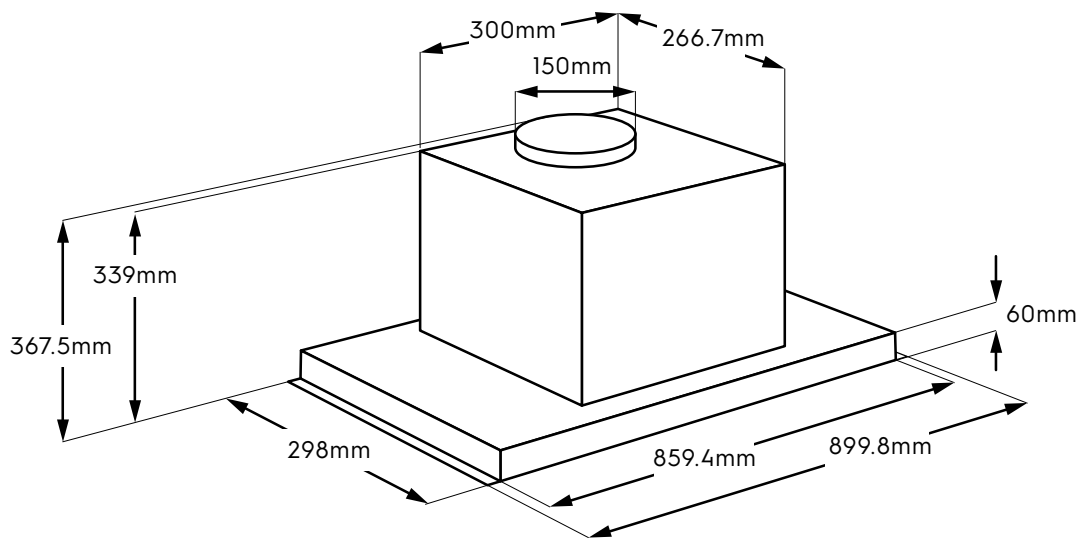

Dimension Guide

Extractor hood

Model:
LFP339X

Dimensions

	width	height	depth
Product (mm)	900	339	298

Please note! Dimensions to be used as a guide only. All customers MUST refer to the user manual supplied with the product for detailed installation instructions.