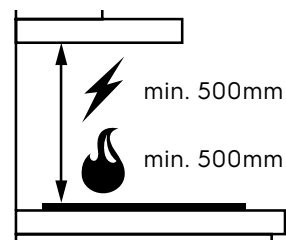

Dimension Guide

Extractor hood

Model:
LFP339X

Dimensions

	width	height	depth
Product (mm)	900	339	298

Please note! Dimensions to be used as a guide only. All customers MUST refer to the user manual supplied with the product for detailed installation instructions.