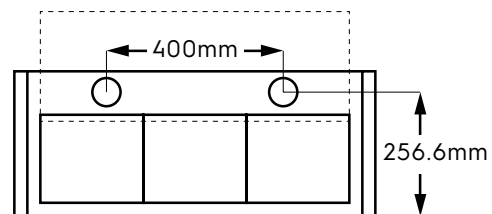

Dimension Guide

Extractor hood

Model:
LFP339X

Dimensions

	width	height	depth
Product (mm)	900	339	298

Please note! Dimensions to be used as a guide only. All customers MUST refer to the user manual supplied with the product for detailed installation instructions.