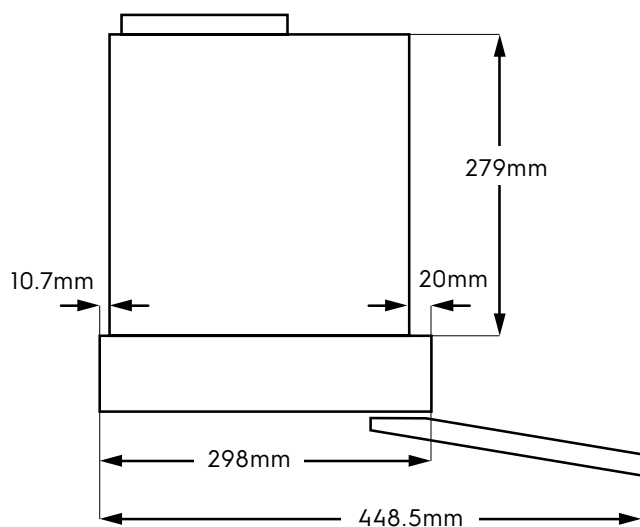

Dimension Guide

Extractor hood

Model:
LFP339X

Dimensions

	width	height	depth
Product (mm)	900	339	298

Please note! Dimensions to be used as a guide only. All customers MUST refer to the user manual supplied with the product for detailed installation instructions.