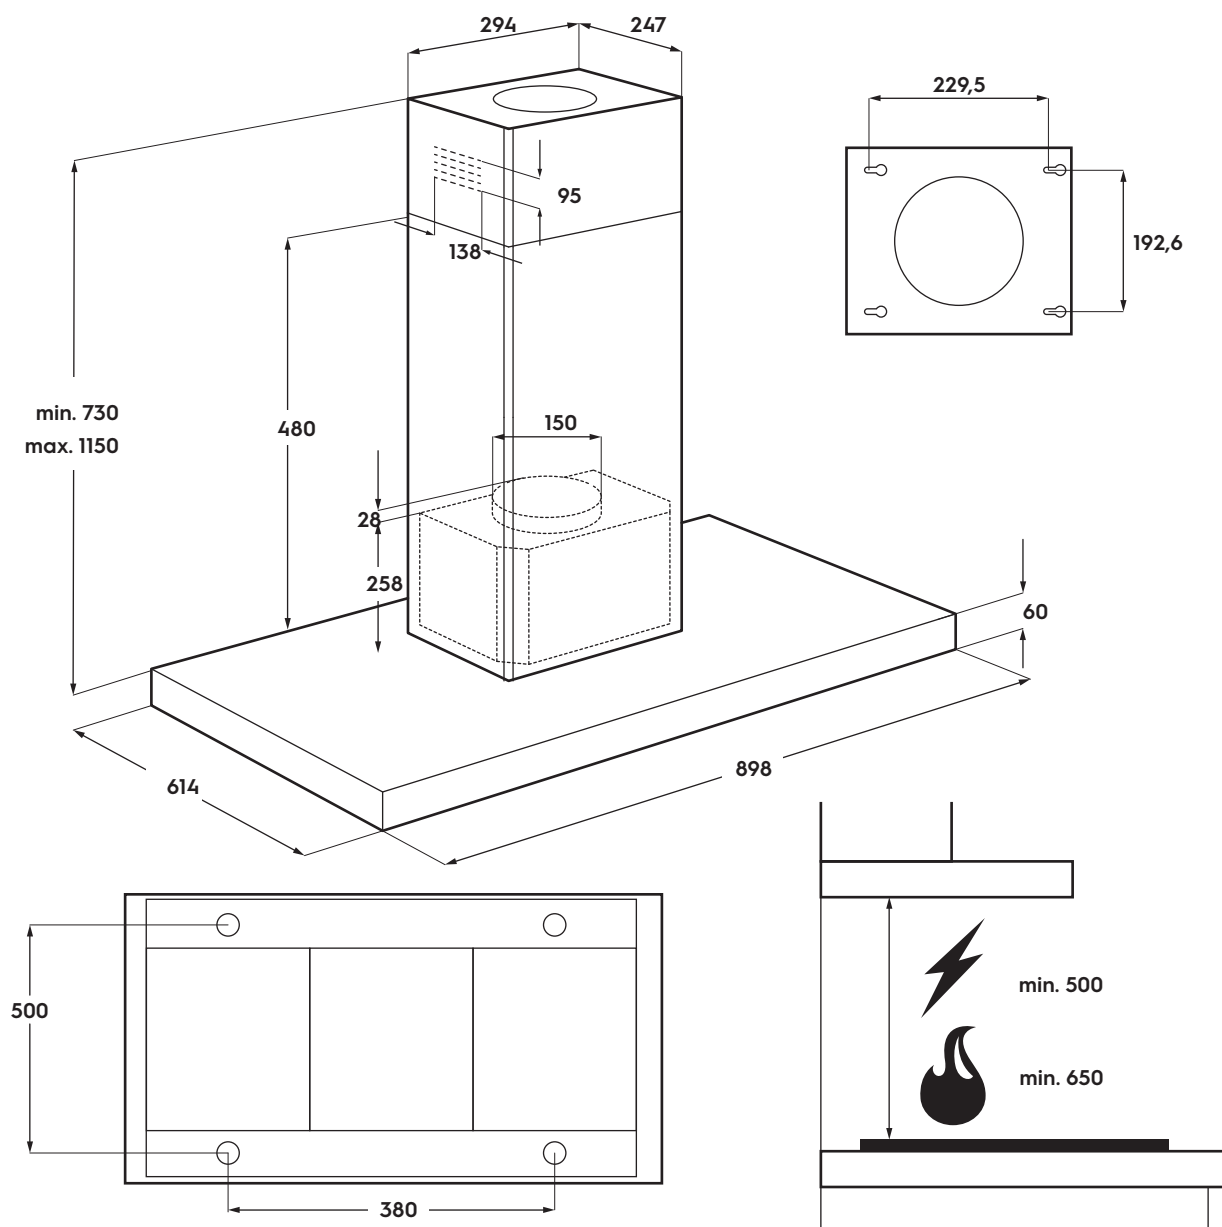

Dimension Guide

Cooker Hoods

Model:
LFI769X

Dimensions

	width	height	depth
Product (mm)	898	730-1150	614

Please note! Dimensions to be used as a guide only. All customers MUST refer to the user manual supplied with the product for detailed installation instructions.