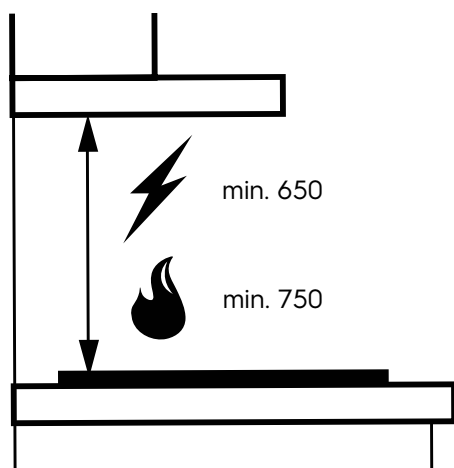

Dimension Guide

Extractor hood

Model:
ECP9572X

Dimensions

| | width | height | depth |
|--------------|-------|--------|-------|
| Product (mm) | 898 | 175 | 297 |

Please note! Dimensions to be used as a guide only. All customers MUST refer to the user manual supplied with the product for detailed installation instructions.