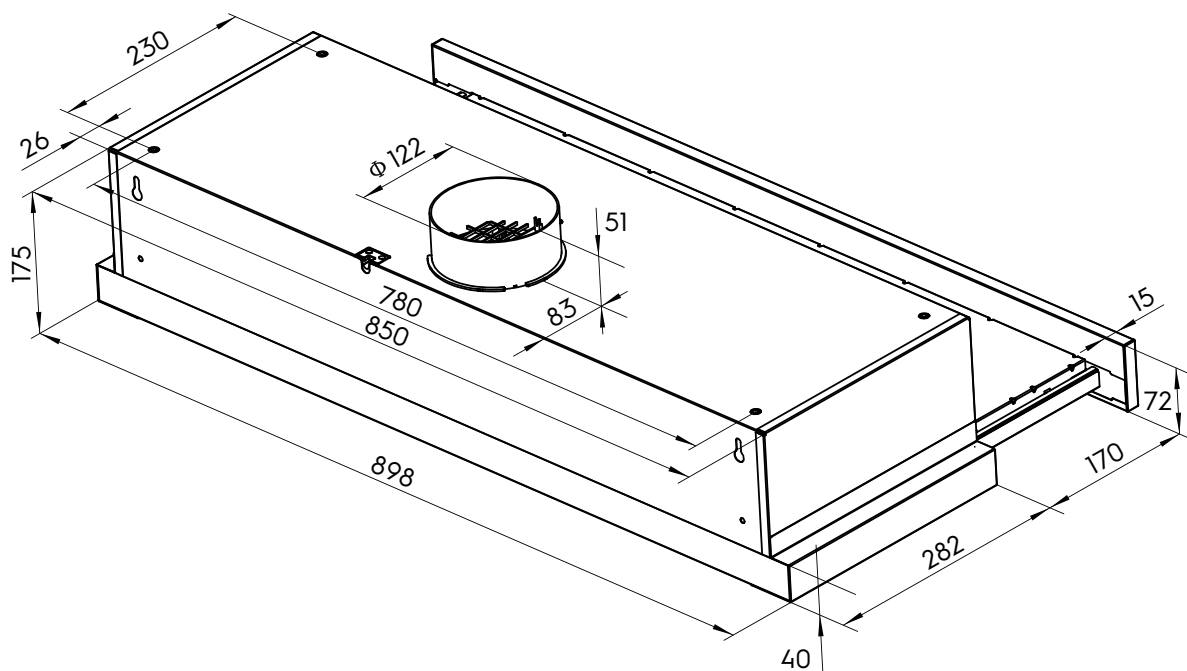

Dimension Guide

Extractor hood

Model:
ECP9572X

Dimensions

| | width | height | depth |
|--------------|-------|--------|-------|
| Product (mm) | 898 | 175 | 297 |

Please note! Dimensions to be used as a guide only. All customers MUST refer to the user manual supplied with the product for detailed installation instructions.