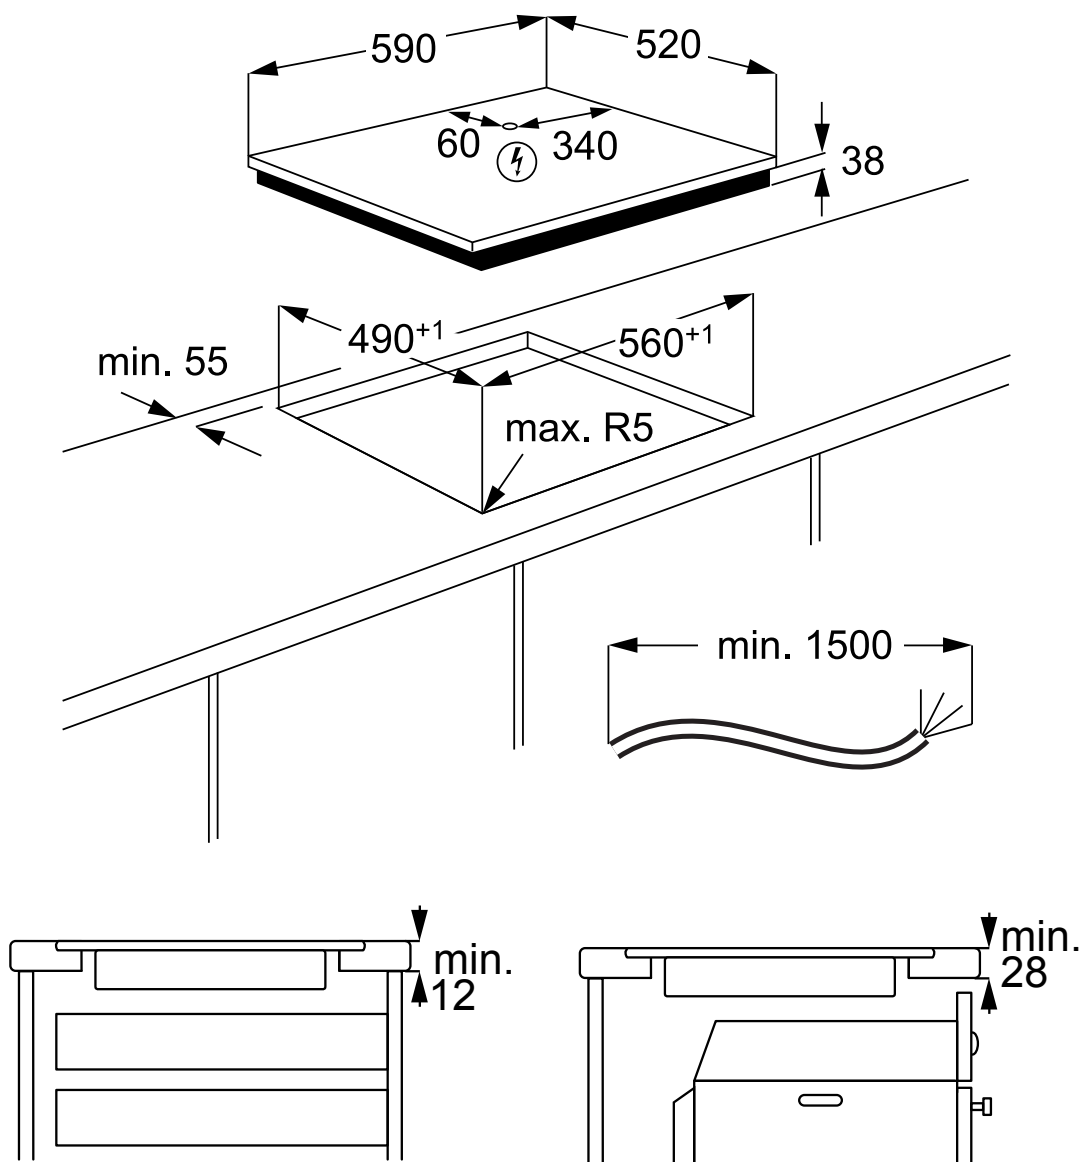

Dimension Guide

Induction hob

Model:
LRR63400CK

Dimensions

	width	height	depth
Cut-out (mm)	560	-	490
Product (mm)	590	38	520

Please note! Dimensions to be used as a guide only. All customers MUST refer to the user manual supplied with the product for detailed installation instructions.