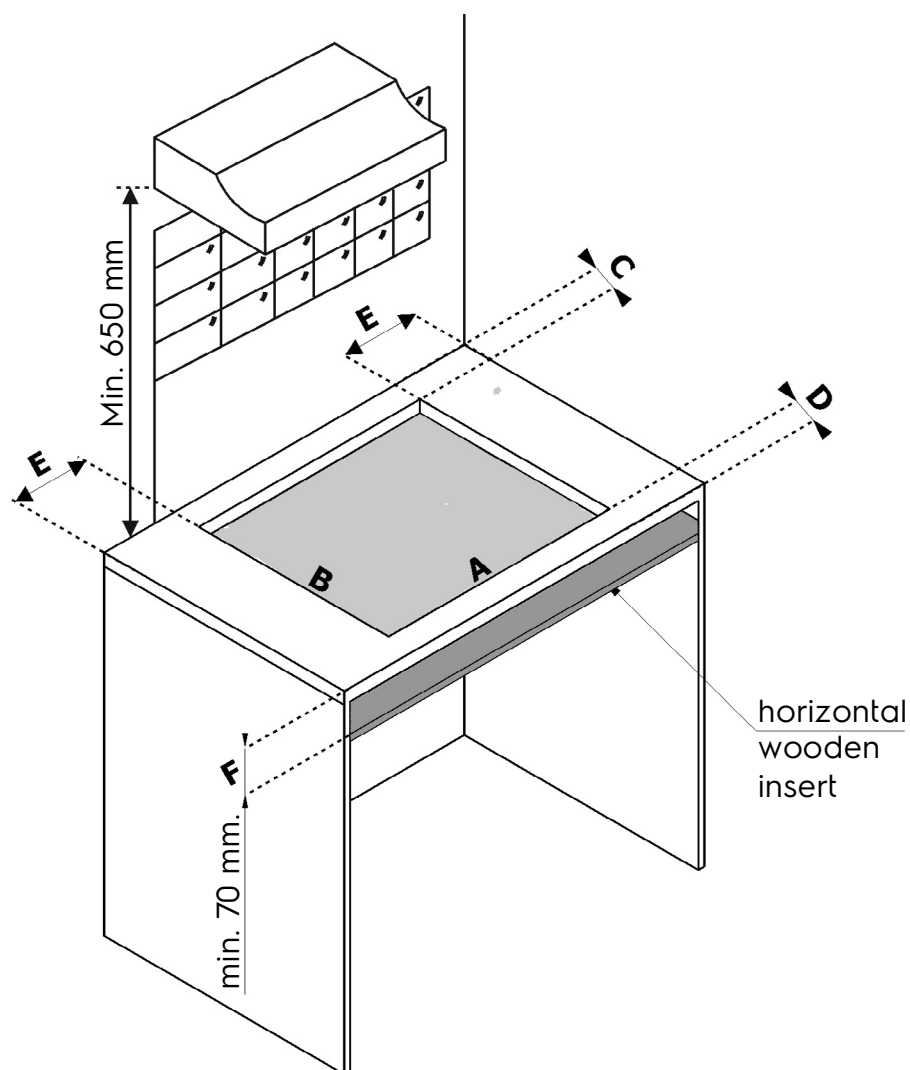

Dimension Guide

60cm Gas Cooktop

Model:
KGS6537X

Comply with the dimensions (mm)

	A	B	C	D	E	F
(60 cm)	553	473	63.5	63.5	173 min.	70 min.

Please note! Dimensions to be used as a guide only. All customers MUST refer to the user manual supplied with the product for detailed installation instructions.