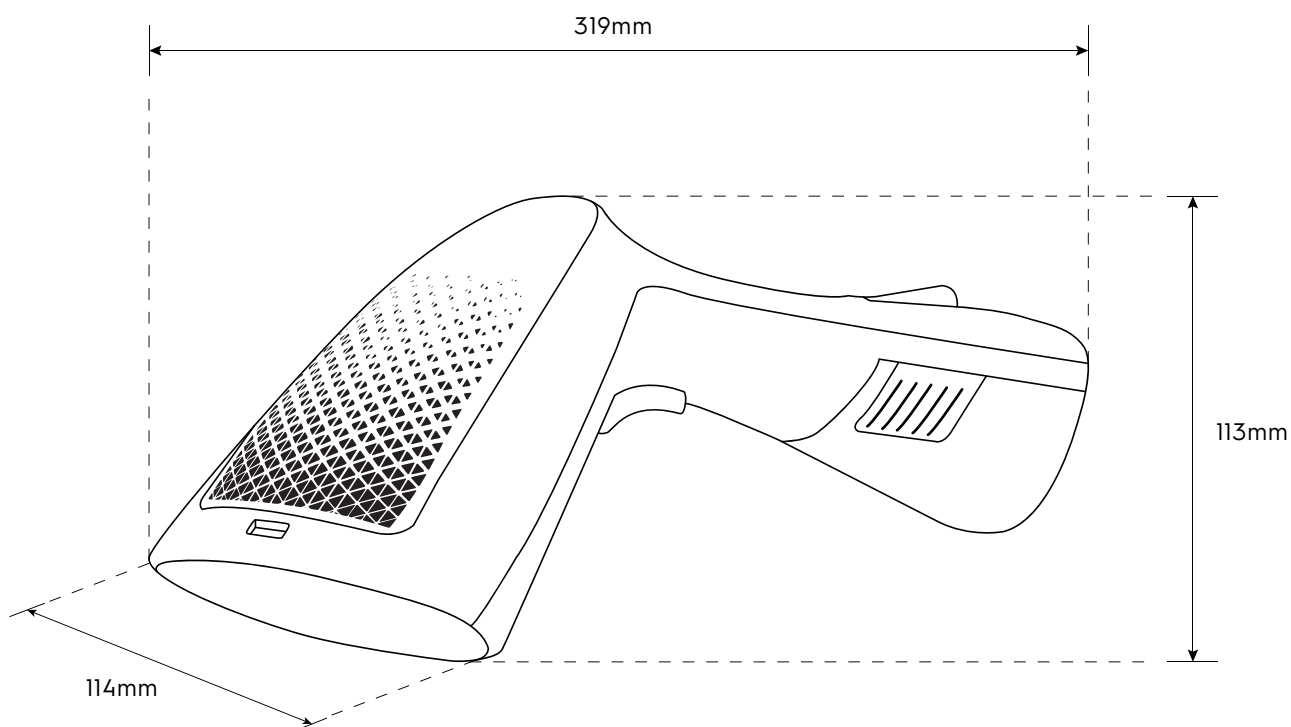

Dimension Guide

Garment steamers

Model:
E6GSI-12EG

Dimensions

	width	height	depth
Product (mm)	114	113	319

Please note! Dimensions to be used as a guide only. All customers MUST refer to the user manual supplied with the product for detailed installation instructions.