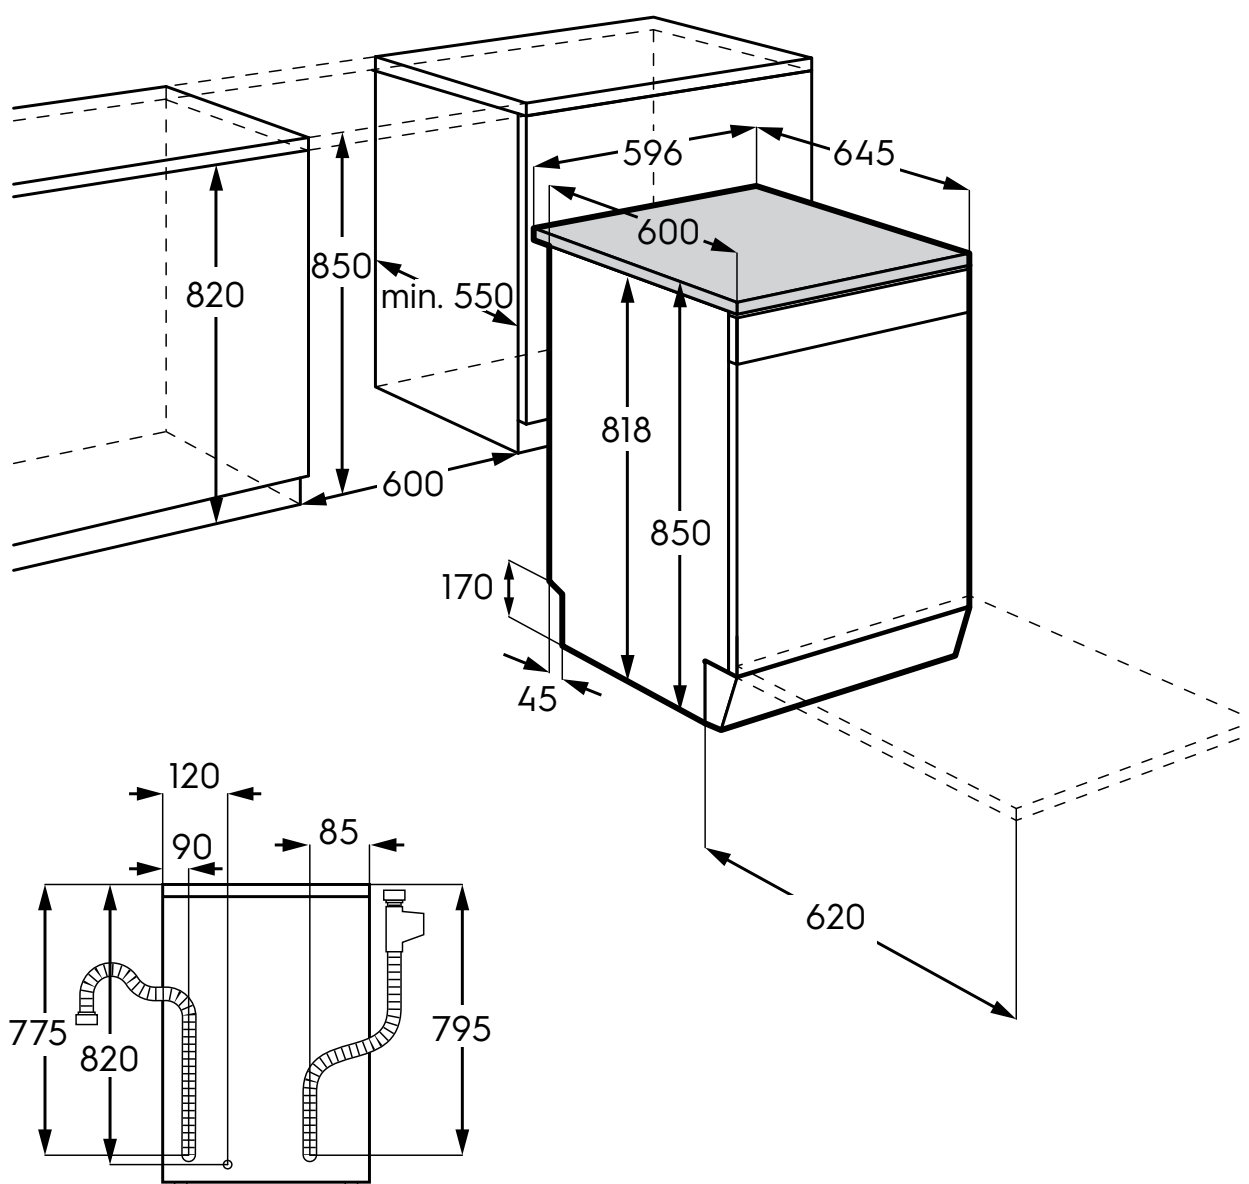

Dimension Guide

Freestanding Dishwasher

Model:
ESZ89300SX

Dimensions

	width	height	depth
Cut-out (mm)	600	820-850	550
Product (mm)	596	818-850	600-645

Please note! Dimensions to be used as a guide only. All customers MUST refer to the user manual supplied with the product for detailed installation instructions.