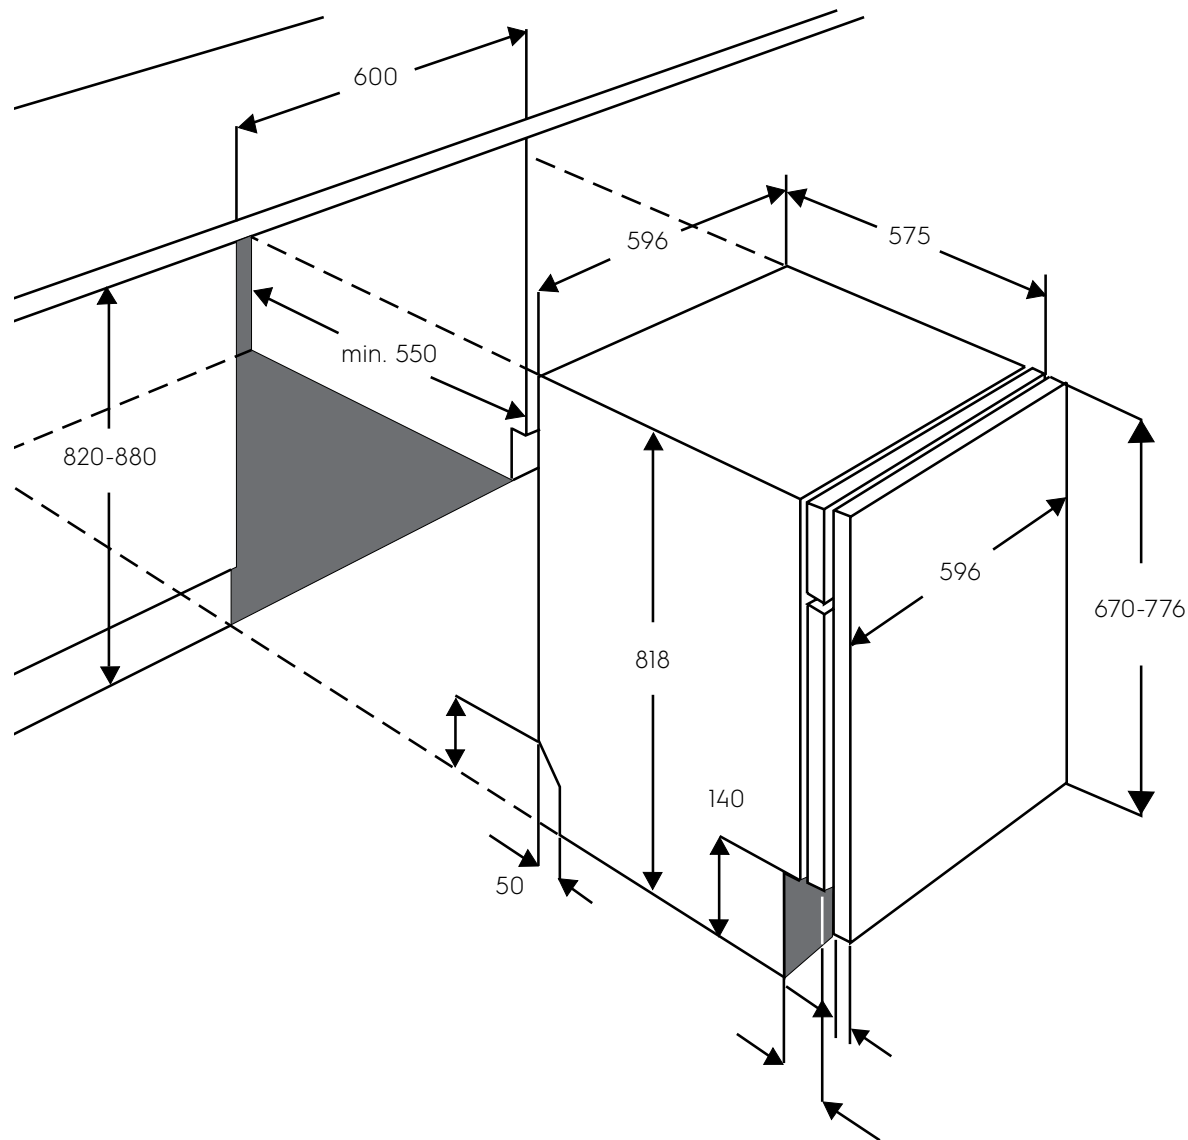

Dimension Guide

Semi Integrated Dishwasher

Model:
ESI5559LOX

Dimensions

| | width | height | depth |
|--------------|-------|---------|-------|
| Cut-out (mm) | 600 | 820-880 | 550 |
| Product (mm) | 596 | 818 | 575 |

Please note! Dimensions to be used as a guide only. All customers MUST refer to the user manual supplied with the product for detailed installation instructions.
© 2020 Electrolux S.E.A PTE. LTD. E_DIM_ESI5559LOX_Aug20