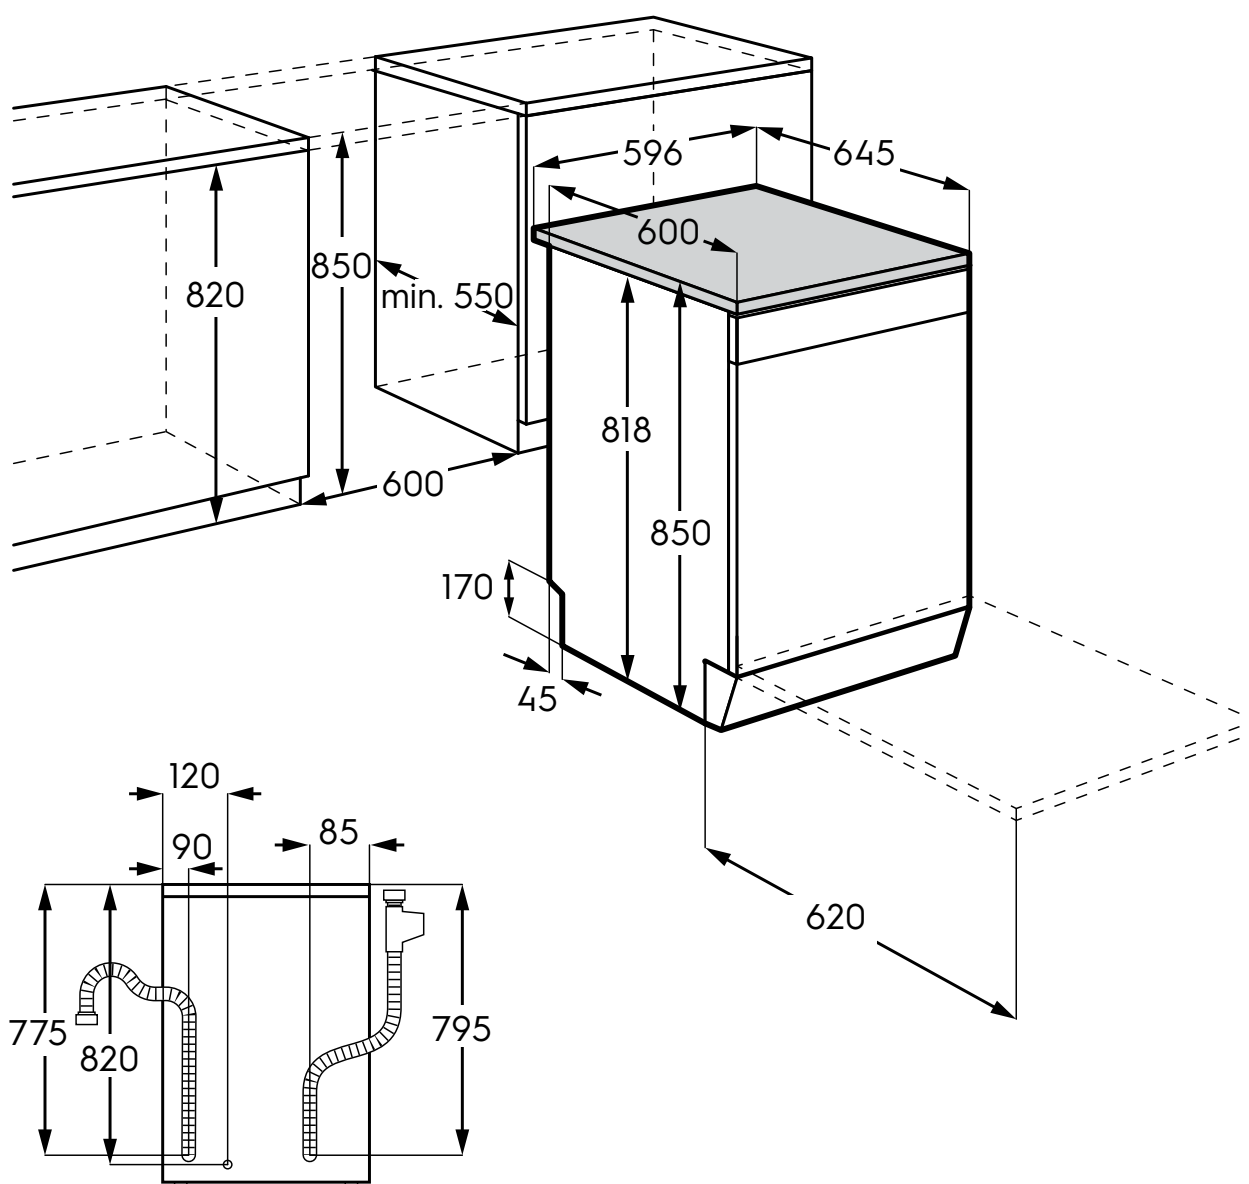

# Dimension Guide

## Freestanding Dishwasher

**Model:**  
ESC87300SX

Dimensions			
	width	height	depth
Cut-out (mm)	600	820-850	550
Product (mm)	596	818-850	600-645

**Please note!** Dimensions to be used as a guide only. All customers MUST refer to the user manual supplied with the product for detailed installation instructions.  
© 2022 Electrolux S.E.A PTE. LTD. E\_DIM\_ESC87300SX\_Sep22