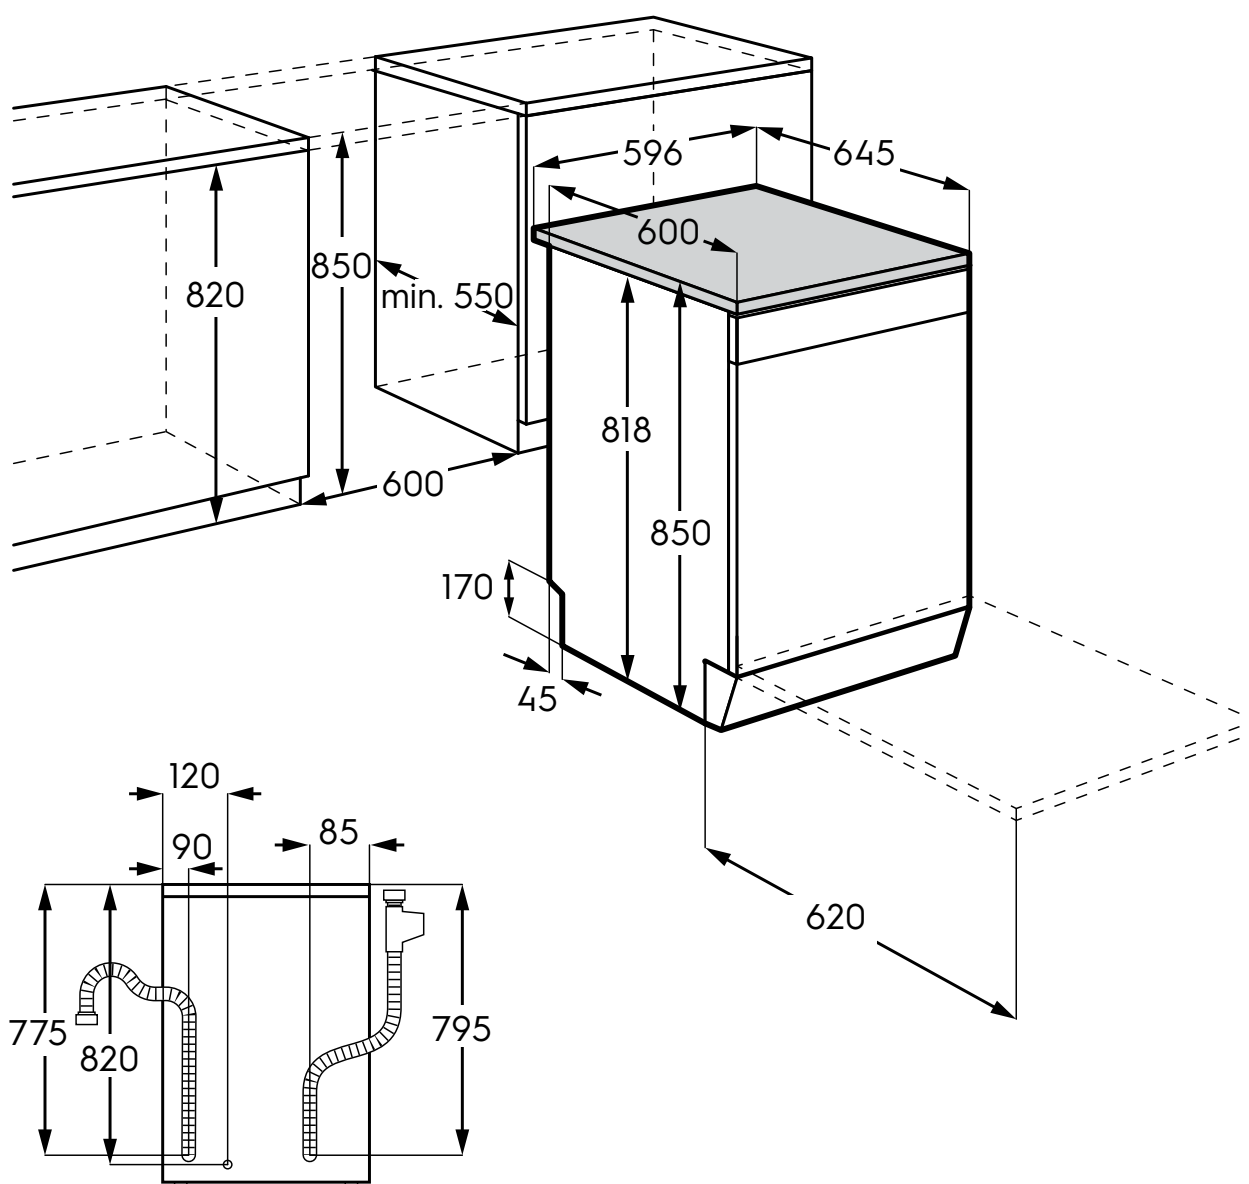

Dimension Guide

Freestanding Dishwasher

Model:
ESC67300SX

Dimensions			
	width	height	depth
Cut-out (mm)	600	820-850	550
Product (mm)	596	818-850	600-645

Please note! Dimensions to be used as a guide only. All customers MUST refer to the user manual supplied with the product for detailed installation instructions.
© 2022 Electrolux S.E.A PTE. LTD. E_DIM_ESC67300SX_Sep22